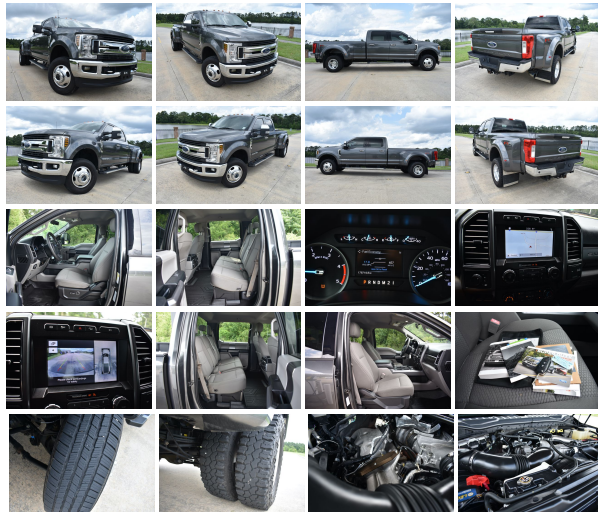

2019 Ford F-350 Super Duty XLT

View this car on our website at trucksinlouisiana.com/7309508/ebrochure

Our Price **$38,990**

Specifications:

Year:	2019
VIN:	1FT8W3DT3KED50199
Make:	Ford
Model/Trim:	F-350 Super Duty XLT
Condition:	Pre-Owned
Body:	Pickup Truck
Exterior:	Gray
Engine:	Power Stroke 6.7L Biodiesel Turbo V8 450hp 935ft. lbs.
Interior:	Gray
Transmission:	6-Speed Shiftable Automatic
Mileage:	178,698
Drivetrain:	4 Wheel Drive

XLT PREMIUM PACKAGE

ULTIMATE TRAILER TOW
CAMERA

BUCKET SEATS

FACTORY NAVIGATION

You are looking at a 2019 Ford F-350 Crew Cab XLT FX4 . It is powered with a 6.7L Powerstroke Diesel V-8 and automatic transmission. It is equipped with tilt, cruise, power drivers seat, power windows, power sunroof, power locks, power