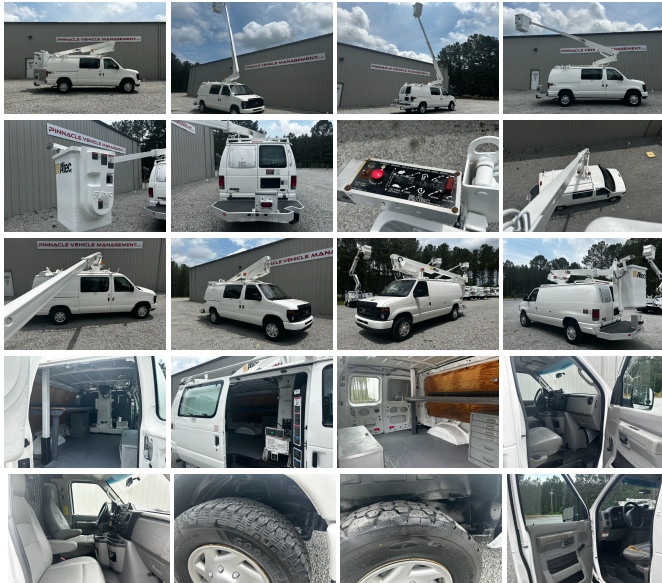

2014 Ford Bucket Van Altec At200 35ft Working Height E-350 SD V10 6.8L

View this car on our website at pinnaclebuckettrucksgeorgia.com/7309503/ebrochure

Our Price **\$24,999**

Specifications:

Year:	2014
VIN:	1FDSE3EL8EDB20610
Make:	Ford
Stock:	20610
Model/Trim:	Bucket Van Altec At200 35ft Working Height E-350 SD V10 6.8L
Condition:	Pre-Owned
Exterior:	White
Engine:	Triton 5.4L Flex Fuel V8 255hp 350ft. lbs.
Interior:	Gray Vinyl
Transmission:	4-Speed Automatic
Mileage:	219,371
Drivetrain:	Rear Wheel Drive
Truck Type:	Bucket, Boom

2014 Ford E350 Bucket Van
Altec At200

35ft Working height

Upper and Lower Controls

Inverter

No insulated bucket with door

219k miles

V10 6.8L Gas

Automatic Transmission

Runs and drives great

Good tires

Truck is in Good condition and ready for work

Interior is clean with large tear in driver seat

Frame and body are good

Located In Woodbury Georgia

1 Hour South of Atlanta

Financing & Shipping Available

Our Location :

2014 Ford Bucket Van Altec At200 35ft Working Height E-350 SD V10 6.8L

Installed Options

Interior

- Front air conditioning- Ashtray- Cargo area light- Power outlet(s): 12V front
- Power steering- Clock- Driver seat manual adjustments- Front seat type: bucket
- Passenger seat manual adjustments