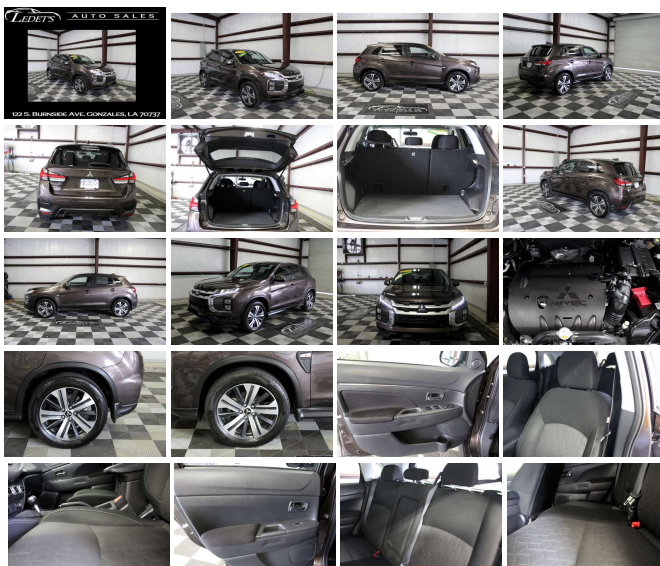

2020 Mitsubishi Outlander Sport ES

Todd Long 225-715-1428

View this car on our website at ledetsautos.com/7309467/ebrochure

Internet Price **$13,500**

Retail Value **$14,500**

Specifications:

Year:	2020
VIN:	JA4AP3AU6LU011014
Make:	Mitsubishi
Stock:	011014
Model/Trim:	Outlander Sport ES
Condition:	Pre-Owned
Body:	Wagon
Exterior:	[C22] Oak Brown Metallic
Engine:	2.0L I4 148hp 145ft. lbs.
Interior:	BLACK Cloth
Transmission:	CVT
Mileage:	108,626
Drivetrain:	Front Wheel Drive
Economy:	City 24 / Highway 30

Autocheck One Owner!!

Ledet's Auto Sales proudly services every vehicle before the sale to ensure customer satisfaction. All vehicles pass a specific multi-point inspection before it goes to our lot. We also offer a number of different warranties for our vehicles. Come by or call today to see what specials we are offering!

Step into the world of refined adventure with the 2020 Mitsubishi Outlander Sport ES, a striking blend of style, comfort, and performance that is guaranteed to turn heads and set hearts racing. Coated in a luxurious brown exterior, this vehicle is a testament to elegance on wheels, offering a driving experience that's as smooth as it is stylish.

As you slide into the driver's seat, the premium black cloth interior welcomes you into a cabin designed for comfort and functionality. The seats hug you with a soft embrace, promising a comfortable ride whether you're navigating the urban jungle or embarking on a cross-country adventure. The black cloth is not only sleek and modern but also practical, providing a cozy atmosphere that remains easy to maintain.

At the heart of this automotive marvel lies a robust 2.0L I4 engine, boasting 148 horsepower and 145 ft. lbs. of torque. This powerplant is