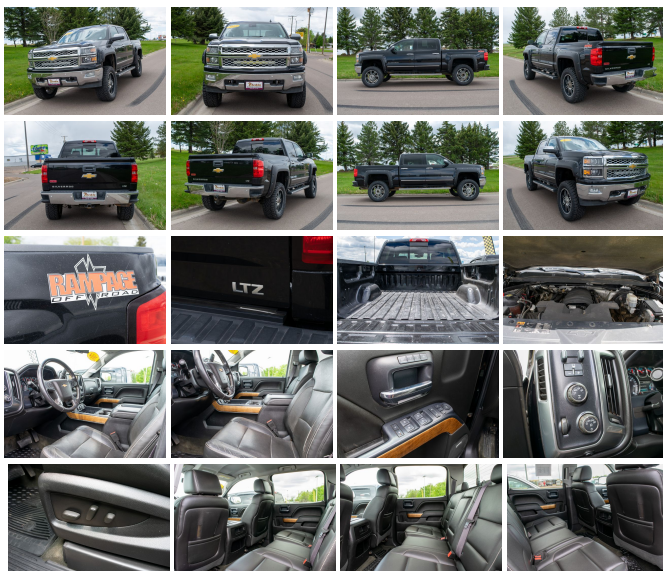

## 2014 Chevrolet Silverado 1500 LTZ Z71

View this car on our website at [bleskinmotors.com/7309453/ebrochure](http://bleskinmotors.com/7309453/ebrochure)

Our Price **\$29,995**

### Specifications:

<b>Year:</b>	2014
<b>VIN:</b>	3GCUKSEJ8EG460776
<b>Make:</b>	Chevrolet
<b>Stock:</b>	24148
<b>Model/Trim:</b>	Silverado 1500 LTZ Z71
<b>Condition:</b>	Pre-Owned
<b>Body:</b>	Pickup Truck
<b>Exterior:</b>	Black
<b>Engine:</b>	EcoTec3 6.2L V8 420hp 460ft. lbs.
<b>Interior:</b>	-
<b>Transmission:</b>	6-Speed Shiftable Automatic w/Overdrive
<b>Mileage:</b>	114,822
<b>Drivetrain:</b>	4 Wheel Drive
<b>Economy:</b>	City 14 / Highway 20

Step into the realm of rugged sophistication with our 2014 Chevrolet Silverado 1500 LTZ Z71, a powerhouse of a pickup that combines formidable performance with top-tier luxury. Coated in a sleek black exterior, this Silverado makes a statement on the road with its commanding presence and refined aesthetics. Having journeyed 114,822 miles, this vehicle is primed and ready for countless more, promising to be a reliable companion for all your adventures.

Don't miss the opportunity to own a vehicle that has garnered such high praise and proven its worth time and again. The 2014 Chevrolet Silverado 1500 LTZ Z71 is more than just a truck – it's a statement of strength, a commitment to quality, and a promise of adventures to come. Contact us today to experience the power, luxury, and reliability that this exceptional vehicle has to offer. Your journey awaits.