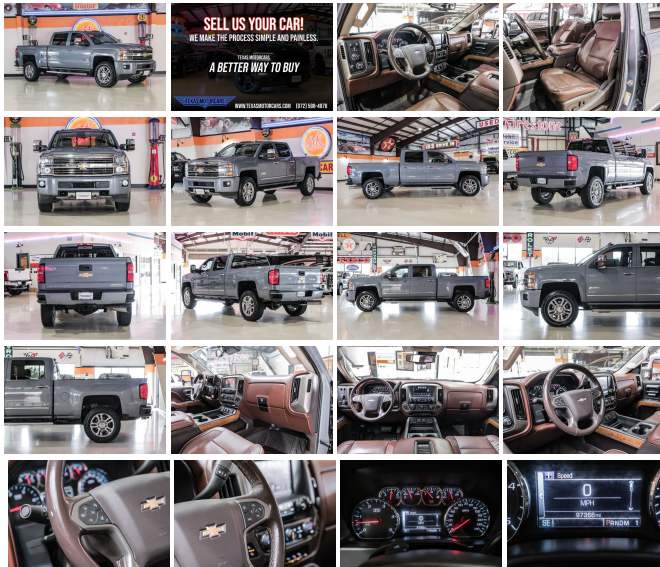

2016 Chevrolet Silverado 2500HD High Country

View this car on our website at mrcarguys.com/7309442/ebrochure

Our Price **\$43,988**

Specifications:

Year:	2016
VIN:	1GC1KXE87GF204727
Make:	Chevrolet
Stock:	204727
Model/Trim:	Silverado 2500HD High Country
Condition:	Pre-Owned
Body:	Pickup Truck
Exterior:	[G1C] Slate Gray Metallic
Engine:	Duramax 6.6L Diesel Turbo V8 397hp 765ft. lbs.
Interior:	Saddle Leather
Transmission:	Allison 1000 6-Speed Shiftable Automatic
Mileage:	97,366
Drivetrain:	4 Wheel Drive