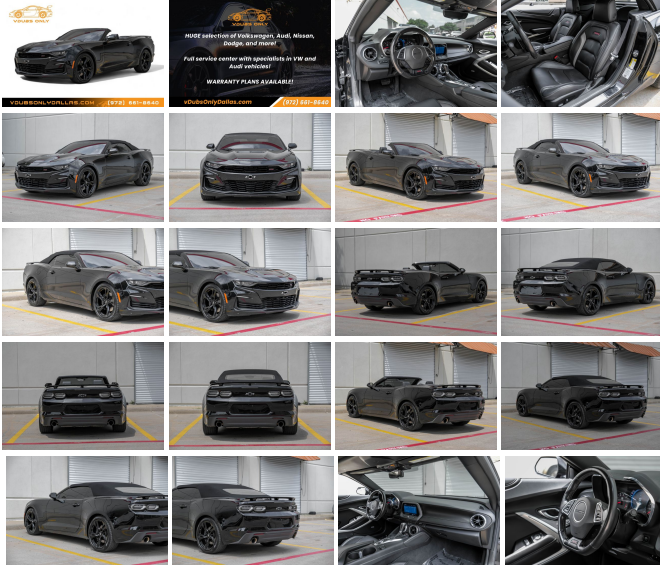

Specifications:

Year: 2019
VIN: 1G1FH3D78K0143284
Make: Chevrolet
Stock: 143284
Model/Trim: Camaro SS
Condition: Pre-Owned
Body: Convertible
Exterior: Black
Engine: 6.2L V8 455hp 455ft. lbs.
Interior: Black
Transmission: 10-Speed Shifttable Automatic
Mileage: 48,181
Drivetrain: Rear Wheel Drive
Economy: City 16 / Highway 27

2019 CHEVROLET Camaro SS

VDUBSONLYDALLAS.COM (972) 661-8640