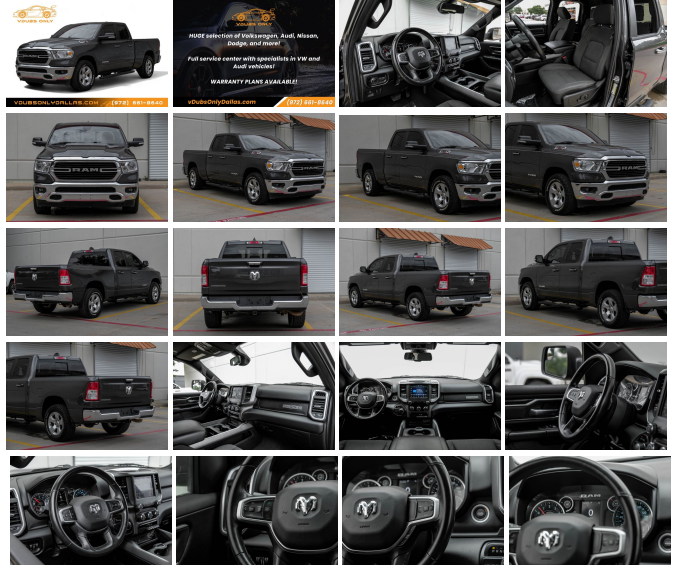

Specifications:

Year: 2019
VIN: 1C6RREBG4KN729930
Make: Ram
Stock: 729930
Model/Trim: 1500 Big Horn
Condition: Pre-Owned
Body: Pickup Truck
Exterior: Black
Engine: Pentastar eTorque 3.6L V6 305hp 269ft. lbs.
Interior: Black Cloth
Transmission: 8-Speed Shifttable Automatic
Mileage: 86,502
Economy: City 20 / Highway 25

2019 RAM 150

Backup Camera, Push to Start, Remote Start, Lumbar Support, Steering Wheel Controls, Bluetooth Technology, Hands-Free Communication, Air Conditioning, Satellite Radio, AM/FM Radio, Power Windows/Locks, Power Mirrors, Cruise Control, Traction Control, External Temperature, Compass, Keyless Entry, and much more!

***

Come see our indoor showroom in Dallas with 100+ carefully selected luxury vehicles from Volkswagen, Audi, and more! We also have a service department, which offers expert service on VW & Audi vehicles.

We Are Your DFW Premier Used & Pre Owned Dealer Near Dallas, Plano, Frisco, McKinney, Addison, Richardson, Irving, Grand Prairie, Arlington, and other surrounding cities.

We offer financing for any type of credit and first time buyers. We take trade-ins, and offer world-wide shipping, extended warranties, and installation of additional desired items. We welcome third party inspections!

vDUBSONLYDALLAS.COM (972) 661-8640