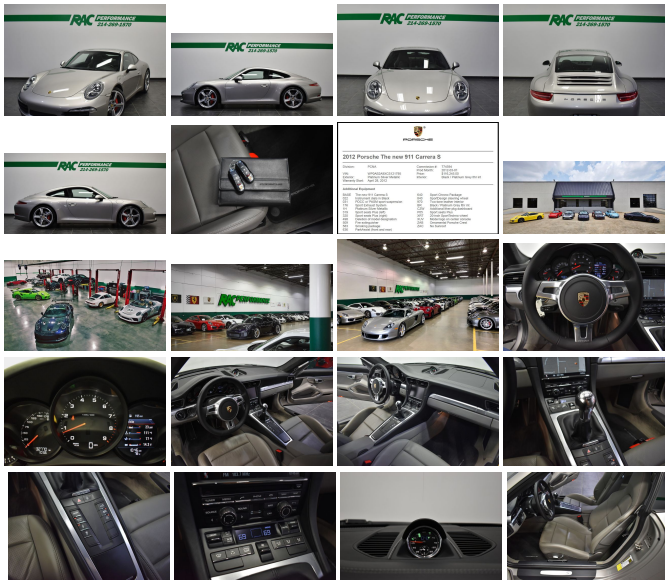

Specifications:

Year: 2012
VIN: WP0AB2A9XCS121795
Make: Porsche
Stock: R3337
Model/Trim: 911 Carrera S
Condition: Pre-Owned
Body: Coupe
Exterior: [1H] Platinum Silver Metallic
Engine: 3.8L H6 400hp 325ft. lbs.
Interior: Gray Leather
Transmission: 7-Speed Manual
Mileage: 32,765
Drivetrain: Rear Wheel Drive

CLEAN CARFAX, 6-SPEED MANUAL TRANSMISSION, FRESH ANNUAL SERVICE, SPORT CHRONO PACKAGE, SPORT SEATS PLUS, SPORT EXHAUST SYSTEM, PDCC W/ PASM SPORT SUSPENSION, SPORTDESIGN STEERING WHEEL, PARKASSIST (FRONT AND REAR), TWO-TONE LEATHER INTERIOR, BLACK / PLATINUM GREY LEATHER INTERIOR, ADDITIONAL LEATHER PACKAGE DASHBOARD, 20-INCH SPORTTECHNO WHEEL, MODEL LOGO ON CENTER CONSOLE, ORNAMENTAL PORSCHE CREST, NO SUNROOF, INSTRUMENT DIALS IN BLACK, FIRE EXTINGUISHER, SMOKING PACKAGE, DELETION OF MODEL DESIGNATION, PLATINUM SILVER METALLIC!!! This car has been inspected by our certified technicians and is ready to drive home. Upgrades are available at RAC Performance. TUNES, EXHAUST, WHEELS, TIRES and MORE!

Contact our professional sales staff at 214-269-1575 for any questions or additional information. We also offer competitive finance rates as low as 6.9%.

We hand pick only the finest automobiles to sell and every vehicle gets a rigorous internal inspection by our certified technicians. At our 9000 square foot state of the art facility, RAC Performance offers service on Porsche, RUF, Ferrari, Maserati and Lamborghini models. We offer dealership quality service and repairs at competitive prices and only sell the finest vehicles! RAC Performance cannot guarantee the availability of vehicle books/manuals, additional keys, or additional accessories with vehicle purchase, unless otherwise stated in the vehicle description or by an RAC sales professional.

Stop by and check out our state-of-the-art Service Department, Performance Shop and Huge 32,000 square foot Indoor Showroom!

We facilitate door-to-door shipping to anywhere in the world at an affordable price.