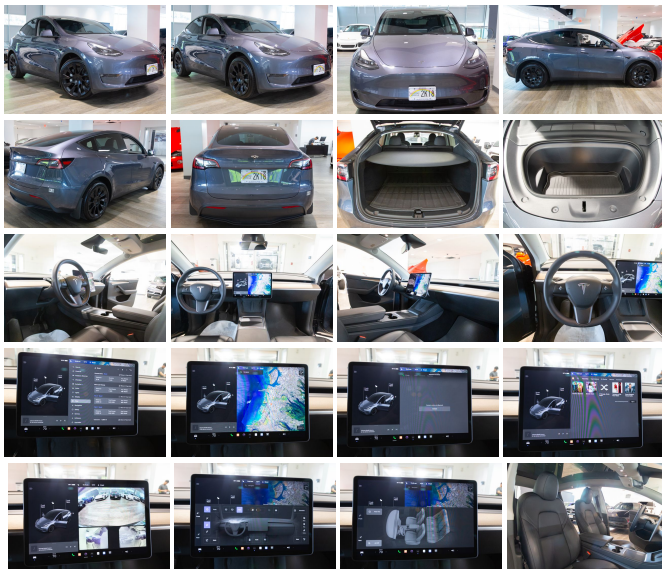

2023 Tesla Model Y (SALE) Long Range

View this car on our website at autosourcehawaii.com/7309094/ebrochure

Our Price **\$39,995**

Retail Value **\$49,995**

Specifications:

Year:	2023
VIN:	7SAYGDEE0PF747106
Make:	Tesla
Stock:	A000137
Model/Trim:	Model Y (SALE) Long Range
Condition:	Pre-Owned
Body:	Wagon
Exterior:	Gray
Engine:	Electric 425hp 475ft. lbs.
Interior:	Black Leather
Transmission:	1-Speed Direct-Drive Automatic
Mileage:	7,398
Drivetrain:	All Wheel Drive

Step into the future with the awe-inspiring 2023 Tesla Model Y Long Range – a paragon of electric innovation and luxurious travel. With a mere 7,398 miles on the odometer, this sophisticated gray masterpiece is more than a vehicle; it's a statement of progressive elegance and advanced technology.

Navigation is a breeze with the intuitive touch screen display that offers real-time traffic data, ensuring you are always on the most efficient path. Meanwhile, voice-operated hands-free phone call integration and electronic messaging assistance keep you connected and focused on the road ahead.

Entertainment is delivered through a state-of-the-art infotainment system, boasting a 15-inch screen, 600 watts of audio power, 13 speakers, and a subwoofer that envelops you in crystal-clear sound. Whether you're listening to your favorite tunes on Slacker Internet radio or enjoying the speed-sensitive volume control, every drive transforms into a private concert.