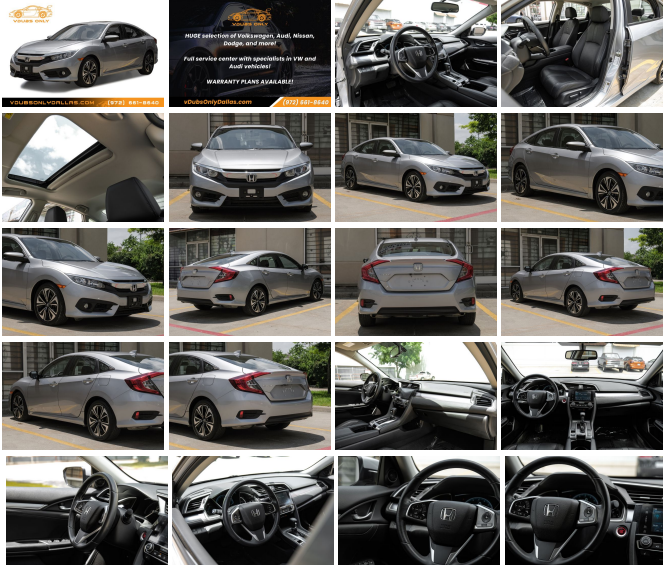

Specifications:

Year: 2016
VIN: 19XFC1F71GE013420
Make: Honda
Stock: 013420
Model/Trim: Civic EX-L
Condition: Pre-Owned
Body: Sedan
Exterior: [S] Lunar Silver Metallic
Engine: 1.5L Turbo I4 174hp 162ft. lbs.
Interior: Black Leather
Transmission: CVT
Mileage: 35,811
Drivetrain: Front Wheel Drive
Economy: City 31 / Highway 42

2016 HONDA Civic

VDUBSONLYDALLAS.COM (972) 661-8640