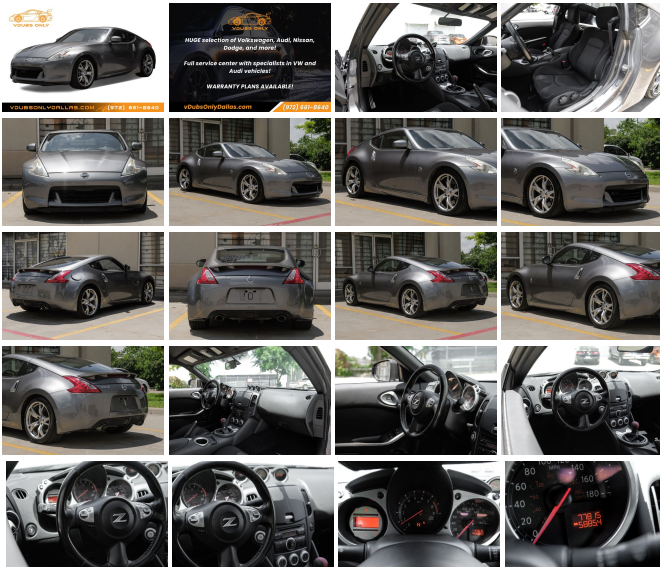

Specifications:

Year:	2012
VIN:	JN1AZ4EH7CM562302
Make:	Nissan
Stock:	562302
Model/Trim:	370Z Base
Condition:	Pre-Owned
Body:	Coupe
Exterior:	[KAD] Gun Metallic
Engine:	3.7L V6 332hp 270ft. lbs.
Interior:	Black Leather
Transmission:	6-Speed Manual
Mileage:	77,815
Drivetrain:	Rear Wheel Drive
Economy:	City 18 / Highway 26

2012 NISSAN 370Z

Dual Exhaust, Push to Start, Steering Wheel Controls, Air Conditioning, AM/FM Radio, Power Windows/Locks, Power Mirrors, Keyless Entry, and much more!

***

Come see our indoor showroom in Dallas with 100+ carefully selected luxury vehicles from Volkswagen, Audi, and more! We also have a service department, which offers expert service on VW & Audi vehicles.

We Are Your DFW Premier Used & Pre Owned Dealer Near Dallas, Plano, Frisco, McKinney, Addison, Richardson, Irving, Grand Prairie, Arlington, and other surrounding cities.

We offer financing for any type of credit and first time buyers. We take trade-ins, and offer world-wide shipping, extended warranties, and installation of additional desired items. We welcome third party inspections!

VDUBSONLYDALLAS.COM [972] 661-8640