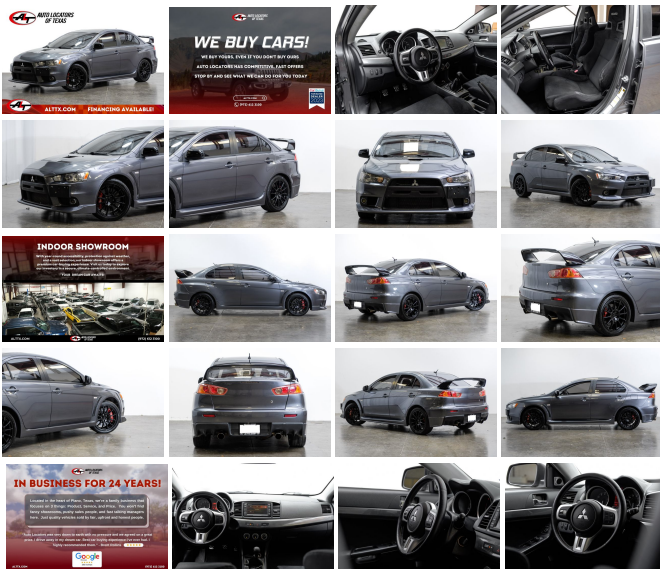

2008 Mitsubishi Lancer Evolution GSR

View this car on our website at alltx.com/7308694/ebrochure

Our Price **$22,183**

Retail Value ~~$26,320~~

Specifications:

Year:	2008
VIN:	JA3AW86V08U043261
Make:	Mitsubishi
Stock:	043261
Model/Trim:	Lancer Evolution GSR
Condition:	Pre-Owned
Body:	Sedan
Exterior:	Graphite Gray Pearl
Engine:	2.0L I4 Turbo 291hp 300ft. lbs.
Interior:	Black Cloth
Transmission:	5-Speed Manual
Mileage:	90,079
Drivetrain:	All Wheel Drive
Economy:	City 16 / Highway 22

2008 Mitsubishi Lancer Evolution GSR

HARD TO FIND!

SIGHT SOUND and SPOILER PACKAGE

BREMBO BRAKES

NAVIGATION

Dual Exhaust

Steering Wheel Controls

Bluetooth Technology

Hands-Free Communication

Air Conditioning

Satellite Radio

AM/FM Radio

Power Windows/Locks

Power Mirrors

Emergency Braking Assist

Horsepower 291 @ 6,500 rpm