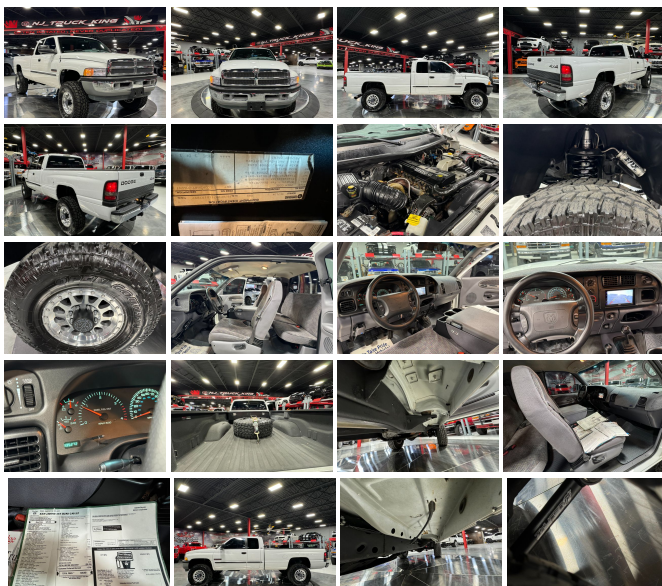

2001 DODGE RAM 2500 X-CAB 4X4 SLT LARAMIE 5.9L CUMMINS DIESEL 135K MILES 6-SPEED 17" WHEELS 35" TIRES SPRAY IN LINER TOOLBOX TINT

Zach Polsky 856-693-3181

View this car on our website at njtruckking.com/7308692/ebrochure

Our Price **\$39,500**

Specifications:

Year:	2001
VIN:	3B7KF23711G197897
Make:	DODGE RAM 2500 X-CAB 4X4 SLT
Model/Trim:	LARAMIE 5.9L CUMMINS DIESEL 135K MILES 6-SPEED 17" WHEELS 35" TIRES SPRAY IN LINER TOOLBOX TINT
Condition:	Pre-Owned
Body:	Pickup Truck
Exterior:	White
Engine:	Cummins 5.9L Diesel Turbo I6 245hp 505ft. lbs.
Interior:	Gray Cloth
Transmission:	6-Speed Manual
Mileage:	135,272
Drivetrain:	4 Wheel Drive

**RARE FIND!
WON'T LAST LONG!**

2001 DODGE RAM 2500 X-CAB 4X4

SLT LARAMIE PACKAGE

6-SPEED MANUAL

ONLY 135,272 MILES

RUST FREE

CLEAN CARFAX

NEW THURENFAB KIT

Our Location :

2001 DODGE RAM 2500 X-CAB 4X4 SLT LARAMIE 5.9L CUMMINS DIESEL 135K MILES 6-SPEED 17" WHEELS 35" TIRES SPRAY IN LINER TOOLBOX TINT

King of Cars and Trucks - 856-693-3181 - View this car on our website at njtruckking.com/7308692/ebrochure