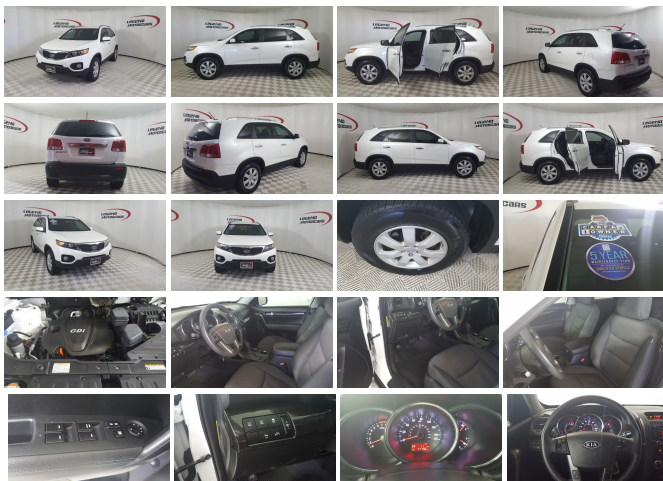

### Specifications:

<b>Year:</b>	2012
<b>VIN:</b>	5XYKT4A69CG260468
<b>Make:</b>	Kia
<b>Stock:</b>	C18489
<b>Model/Trim:</b>	Sorento LX
<b>Condition:</b>	Pre-Owned
<b>Body:</b>	SUV
<b>Exterior:</b>	[SWP] Snow White Pearl
<b>Engine:</b>	2.4L
<b>Interior:</b>	Black Cloth
<b>Mileage:</b>	77,796
<b>Drivetrain:</b>	Front Wheel Drive
<b>Economy:</b>	City 21 / Highway 29

Come test drive this Spacious, Family Friendly and One Owner 2012 Kia Sorento. This Sorento is powered by a 2.4 liter dual overhead cam 16 valve I4 engine mated with a automatic transmission. It is equipped with power windows and locks, tilt/telescoping wheel w/audio controls, cruise, power mirrors, front/side air bags, safety curtain, anti lock brakes, traction control, fog lights, wood grain accents, heated front seats, 7 passenger seating, 3rd row package, backup camera, Bluetooth, AM/FM CD with aux audio jack/USB and Alloy wheels.

### Interior

- Front air conditioning- Door sill trim: illuminated scuff plate- Cargo area light
- Cruise control- Power outlet(s): 12V cargo area
- Power steering: variable/speed-proportional- Steering wheel: tilt and telescopic
- Trip odometer- Rear seat type: 60-40 split bench - Upholstery: cloth