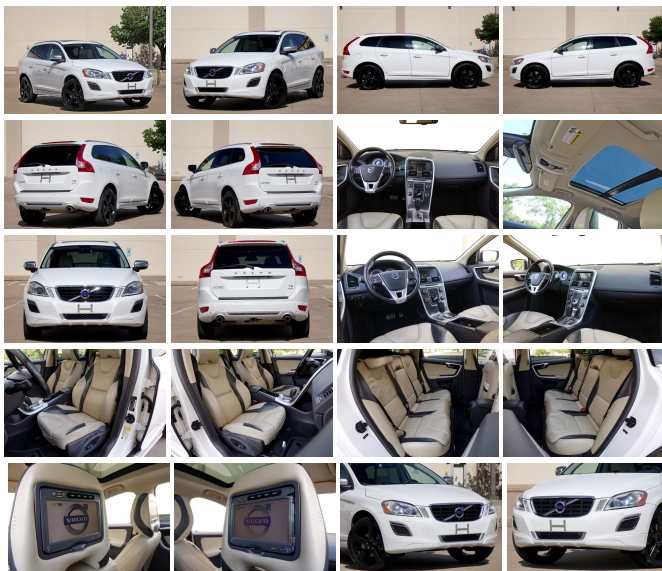

2011 Volvo XC60 T6 R-Design * DVD * Pano Roof * BLIND SPOT * NAVI

View this car on our website at texasautowholesale.net/7308631/ebrochure

Our Price **\$9,790**

Specifications:

Year: 2011
VIN: YV4902DZ1B2199267
Make: Volvo
Model/Trim: XC60 T6 R-Design * DVD * Pano Roof * BLIND SPOT * NAVI
Condition: Pre-Owned
Body: SUV
Exterior: White
Engine: 3.0L Turbo I6 300hp 325ft. lbs.
Interior: Soft Beige with Off Black Inserts Leather
Transmission: 6-Speed Shiftable Automatic
Mileage: 113,751
Drivetrain: All Wheel Drive
Economy: City 17 / Highway 22

2011

Volvo

XC60

R-DESIGN

T6

All-Wheel Drive

113,000 Miles

White

Tan & Espresso 2-Tone Interior

HARD LOADED!

Panoramic Sunroof

w/ Power Shade

DVD Entertainment System

w/ Wireless Headphones
Climate Package
Convenience Package
Multimedia Package
Blind Spot Information System
Navigation
20-Inch Black Wheels
Keyless Access
w/ Push Button Start
Xenon Headlamps
Back-Up Camera
Power Liftgate
Heated Seats
Premium Audio
Steering Wheel Controls
USB/AUX Inputs
Satellite Radio
Dual Power Seats
w/ Driver Memory
Aluminum Interior Trim
Power Folding Mirrors
Auxiliary Power Outlets
Custom 3D Floor Mats

Exterior

- Exhaust: dual tip- Front bumper color: body-color- Mirror color: chrome
- Daytime running lights- Exterior entry lights: approach lamps- Front fog lights
- Headlights: cornering- Side mirror adjustments: power- Side mirrors: heated
- Roof rails: silver- Spare wheel type: steel- Tire Pressure Monitoring System
- Wheels: aluminum alloy- Front wipers: variable intermittent
- Power windows: safety reverse- Rear wiper: with washer- Tinted glass
- Window defogger: rear