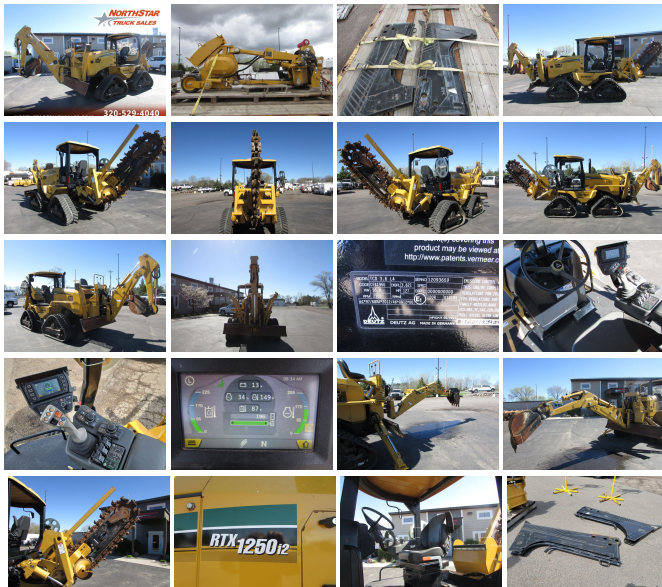

2018 Other Vermeer RTX1250I2 200 Hours, Trencher, Plow

Doug Northstartruck 3205294040

View this car on our website at northstartrucksales.com/7308575/ebrochure

Our Price **\$0**

Specifications:

Year:	2018
VIN:	1VRR13297K1000110
Make:	Other
Stock:	0110
Model/Trim:	Vermeer RTX1250I2 200 Hours, Trencher, Plow
Condition:	New
Exterior:	Yellow
Engine:	Deutz
Interior:	Black
Transmission:	Automatic
Mileage:	196
Drivetrain:	4 Wheel Drive
Truck Type:	Other

Like New with Low Hours (196) 2018 Vermeer RTX1250I2 Trencher with a Never been Used Vibratory Plow and 2 Blades

Northstar Truck Sales offers the best selection of used service utility trucks, dump trucks, plow trucks, cab chassis, flat bed and pickups in the St Cloud area. Give us a call at (320) 529-4040 or stop by and visit us at 2939 Hwy 10 S, St Cloud, MN 56304. We offer Nationwide shipping.

2018 Other Vermeer RTX1250I2 200 Hours, Trencher, Plow

NorthStar Truck Sales - 3205294040 - View this car on our website at northstartrucksales.com/7308575/ebrochure

Our Location :

2018 Other Vermeer RTX1250I2 200 Hours, Trencher, Plow