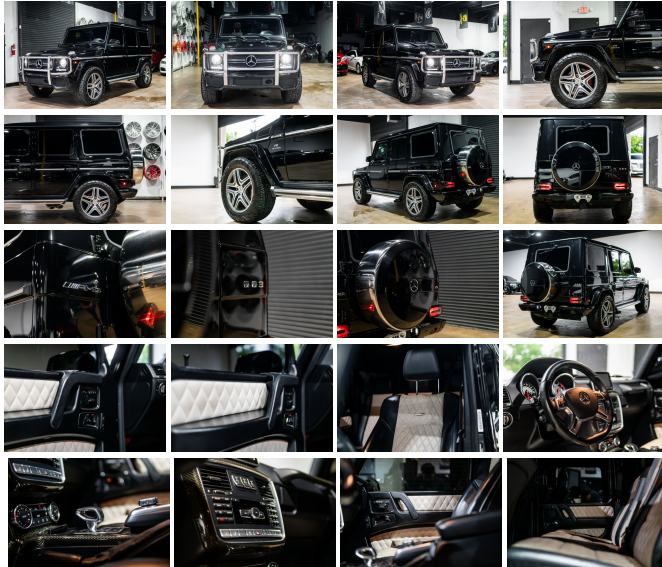

Specifications:

Year: 2016
VIN: WDCYC7DF2GX247114
Make: Mercedes-Benz
Stock: 247114
Model/Trim: G-Class Base
Condition: Pre-Owned
Body: SUV
Exterior: Black
Engine: 5.5L Twin Turbo V8 563hp 561ft. lbs.
Interior: Tan Leather
Transmission: 7-Speed Shifttable Automatic
Mileage: 87,114
Economy: City 12 / Highway 14

Priced below KBB Fair Purchase Price!