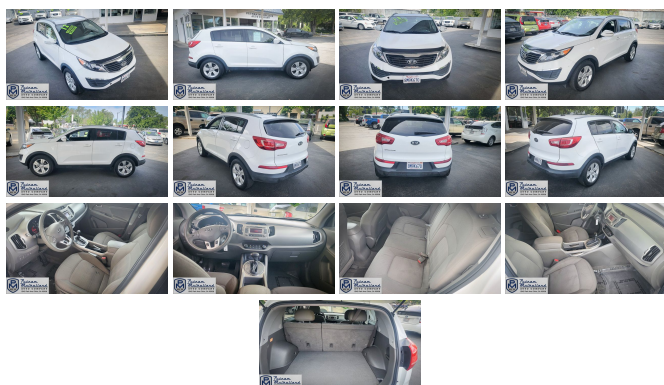

## 2012 Kia Sportage LX

View this car on our website at [pmautoco.com/7308549/ebrochure](http://pmautoco.com/7308549/ebrochure)

Our Price **\$11,995**

### Specifications:

<b>Year:</b>	2012
<b>VIN:</b>	KNDPB3A27C7345533
<b>Make:</b>	Kia
<b>Stock:</b>	5018
<b>Model/Trim:</b>	Sportage LX
<b>Condition:</b>	Pre-Owned
<b>Body:</b>	SUV
<b>Exterior:</b>	White
<b>Engine:</b>	2.4L I4 176hp 168ft. lbs.
<b>Interior:</b>	Gray Cloth
<b>Transmission:</b>	6-Speed Automatic Sportmatic
<b>Mileage:</b>	133,215
<b>Drivetrain:</b>	Front Wheel Drive
<b>Economy:</b>	City 21 / Highway 30

### Exterior

- Front bumper color: body-color- Mirror color: body-color
- Exterior entry lights: approach lamps- Side mirror adjustments: power
- Side mirrors: integrated turn signals- Spare wheel type: steel
- Tire Pressure Monitoring System- Wheels: aluminum alloy
- Front wipers: variable intermittent- Liftgate window: manual flip-up- Power windows
- Rear privacy glass- Rear wiper: variable intermittent- Window defogger: rear