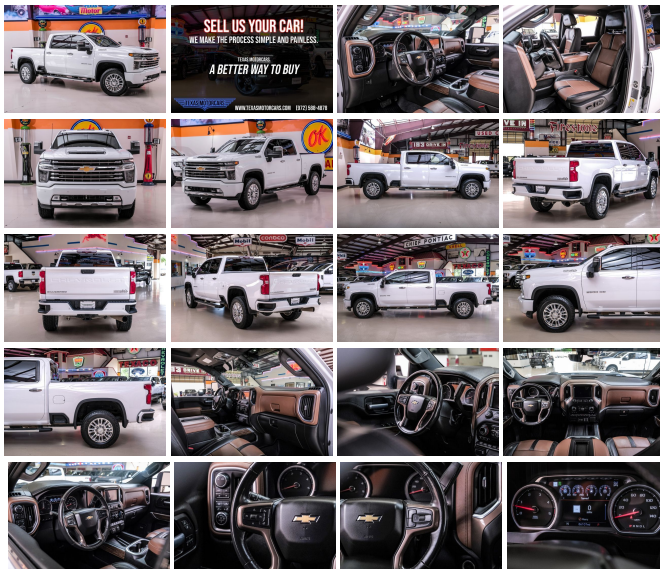

2020 Chevrolet Silverado 2500HD High Country

View this car on our website at mrcarguys.com/7308353/ebrochure

Our Price **\$54,982**

Specifications:

Year:	2020
VIN:	1GC4YREY0LF218728
Make:	Chevrolet
Stock:	218728
Model/Trim:	Silverado 2500HD High Country
Condition:	Pre-Owned
Body:	Pickup Truck
Exterior:	[GAZ] Summit White
Engine:	Duramax 6.6L Biodiesel Turbo V8 445hp 910ft. lbs.
Interior:	Jet Black/Umbre Leather
Transmission:	Allison 10-Speed Shiftable Automatic
Mileage:	86,401
Drivetrain:	4 Wheel Drive