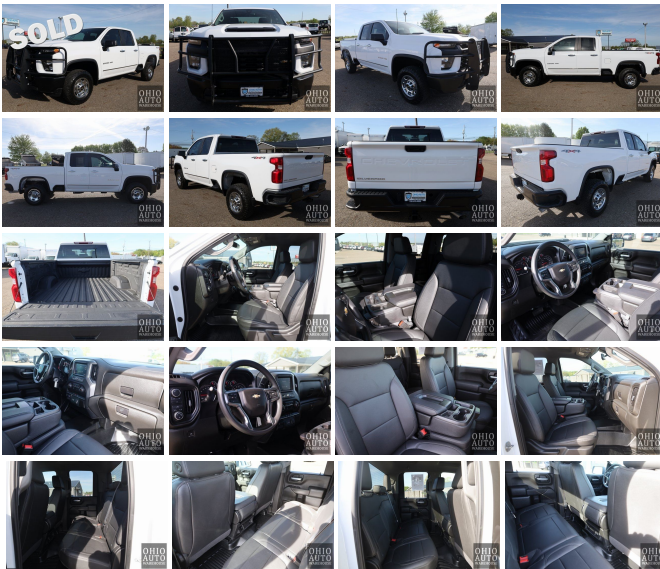

2021 Chevrolet Silverado 2500HD Work Truck 4x4 V8 Double Cab Factory Warranty W...

View this car on our website at ohioautowarehouse.com/7308328/ebrochure

Today's Price **\$36,995**

Specifications:

Year:	2021
VIN:	1GC2YLE79MF199562
Make:	Chevrolet
Stock:	7346K
Model/Trim:	Silverado 2500HD Work Truck 4x4 V8 Double Cab Factory Warranty W...
Condition:	Pre-Owned
Body:	Pickup Truck
Exterior:	Summit White
Engine:	6.6L V8 401hp 464ft. lbs.
Interior:	Jet Black Vinyl
Transmission:	6-Speed Shiftable Automatic
Mileage:	54,404
Drivetrain:	4 Wheel Drive

Unleash the power and capability that you demand from a truck with the robust 2021 Chevrolet Silverado 2500HD Work Truck 4x4 Double Cab. This formidable powerhouse is not just a vehicle; it's a testament to strength, reliability, and unyielding performance. Coated in a pristine white exterior, this Silverado exudes a sense of purity and sophistication that is bound to turn heads whether it's on a rugged job site or cruising the city streets.