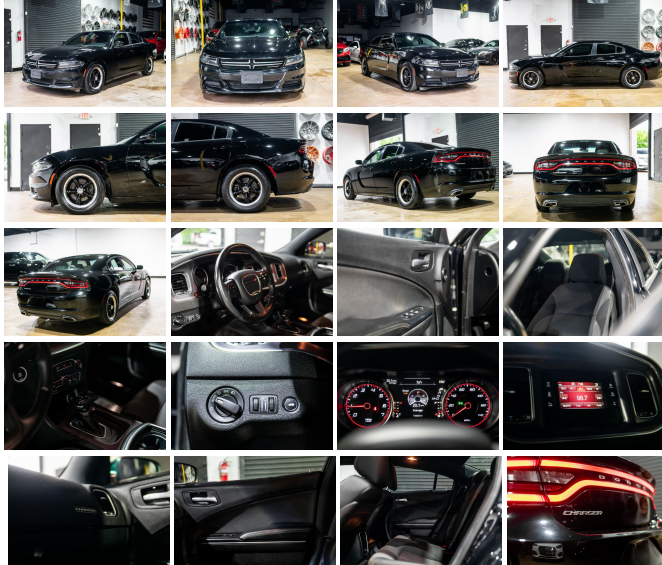

Specifications:

Year: 2016
VIN: 2C3CDXBG4GH272663
Make: Dodge
Stock: 272663
Model/Trim: Charger SE
Condition: Pre-Owned
Body: Sedan
Exterior: Pitch Black Clearcoat
Engine: Pentastar 3.6L V6 292hp 260ft. lbs.
Interior: Black Cloth
Transmission: 8-Speed Shifttable Automatic
Mileage: 118,614
Drivetrain: Rear Wheel Drive
Economy: City 19 / Highway 31

Quick Order Package 29G, 4-Wheel Disc Brakes, 6 Speakers, ABS brakes, Air Conditioning, Alloy wheels, AM/FM radio, Anti-whiplash front head restraints, Brake assist, Bumpers: body-color, Cloth Seats, Compass, Delay-off headlights, Driver door bin, Driver vanity mirror, Dual front impact airbags, Dual front side impact airbags, Electronic Stability Control, Four wheel independent suspension, Front anti-roll bar, Front Bucket Seats, Front Center Armrest, Front dual zone A/C, Front reading lights, Fully automatic headlights, Illuminated entry, Leather Shift Knob, Low tire pressure warning, Occupant sensing airbag, Outside temperature display, Overhead airbag, Overhead console, Panic alarm, Passenger door bin, Passenger vanity mirror, Power door mirrors, Power driver seat, Power steering, Power windows, Radio: Uconnect 5.0, Rear anti-roll bar, Rear reading lights, Rear seat center armrest, Rear window defroster, Remote keyless entry, Speed control, Speed-Sensitive Wipers, Split folding rear seat, Steering wheel mounted audio controls, Tachometer, Telescoping steering wheel, Tilt steering wheel, Traction control, Trip computer, Variably intermittent wipers, and Wheels: 17" x 7.0" Painted Cast Aluminum. 2016 Dodge Charger SE RWD 8-Speed Automatic V6 Pitch Black Clearcoat