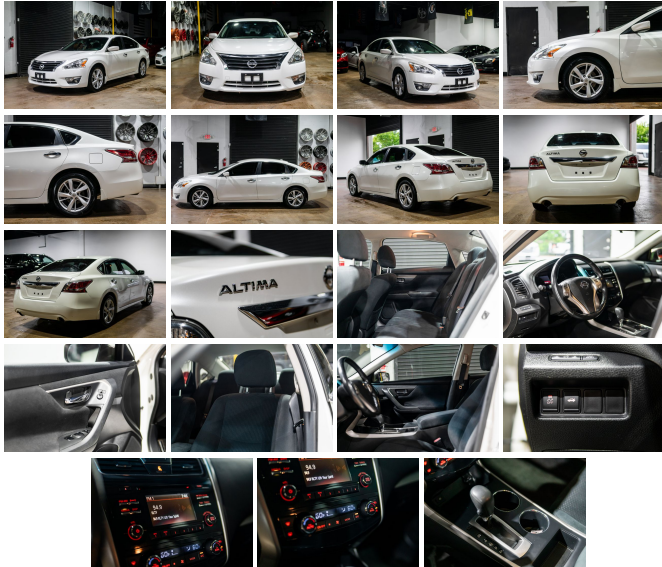

Specifications:

Year: 2015
VIN: 1N4AL3AP6FC128488
Make: Nissan
Stock: 128488
Model/Trim: Altima 2.5 SV
Condition: Pre-Owned
Body: Sedan
Exterior: Pearl White
Engine: 2.5L I4 182hp 180ft. lbs.
Interior: Charcoal Cloth
Transmission: CVT
Mileage: 97,748
Drivetrain: Front Wheel Drive
Economy: City 27 / Highway 38

Odometer is 13903 miles below market average!

17" x 7.5" Aluminum Wheels, 4-Wheel Disc Brakes, 6 Speakers, ABS brakes, Activation Disclaimer, Air Conditioning, Alloy wheels, AM/FM radio: SiriusXM, Automatic temperature control, Brake assist, Bumpers: body-color, CD player, Cloth Seat Trim, Delay-off headlights, Driver door bin, Driver vanity mirror, Dual front impact airbags, Dual front side impact airbags, Electronic Stability Control, Exterior Parking Camera Rear, Floor Mats Plus Trunk Mat (5 Piece), Four wheel independent suspension, Front anti-roll bar, Front Bucket Seats, Front Center Armrest w/Storage, Front dual zone A/C, Front fog lights, Front reading lights, Fully automatic headlights, Illuminated entry, Illuminated Kick Plates, Illuminated Kick Plates (PIO), Low tire pressure warning, Occupant sensing airbag, Outside temperature display, Overhead airbag, Overhead console, Panic alarm, Passenger door bin, Passenger vanity mirror, Power door mirrors, Power driver seat, Power steering, Power windows, Radio data system, Radio: AM/FM/CD/MP3 Audio System w/SiriusXM, Rear anti-roll bar, Rear reading lights, Rear seat center armrest, Rear window defroster, Remote keyless entry, Security system, Speed control, Speed-sensing steering, Speed-Sensitive Wipers, Splash Guards, Split folding rear seat, Steering wheel mounted audio controls, Tachometer, Telescoping steering wheel, Tilt steering wheel, Traction control, Trip computer, and Variably intermittent wipers. 2015 Nissan Altima 2.5 SV FWD CVT with Xtronic 2.5L I4 DOHC 16V Pearl White