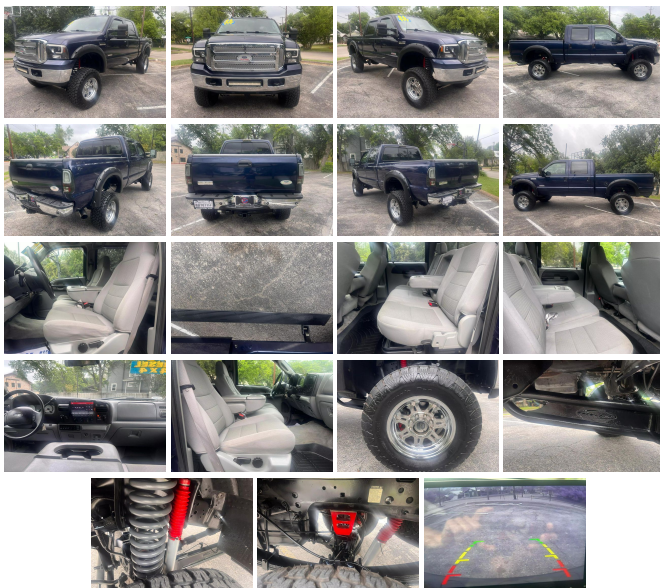

2006 Ford F-250 Super Duty XLT

View this car on our website at camtruckz.com/7308207/ebrochure

Our Price **\$23,900**

Specifications:

Year:	2006
VIN:	1FTSW21P96EC32090
Make:	Ford
Stock:	C32090
Model/Trim:	F-250 Super Duty XLT
Condition:	Pre-Owned
Body:	Pickup Truck
Exterior:	Blue
Engine:	Power Stroke 6.0L Diesel Turbo V8 325hp 560ft. lbs.
Interior:	Gray
Transmission:	5-Speed Automatic
Mileage:	63,734
Drivetrain:	4 Wheel Drive

CALL OR TEXT 830-837-4334

CAMTRUCKZ.COM

2006 FORD F-250 4X4 SUPER DUTY CREW CAB 6.0L V8 DIESEL

ALL STOCK

ONLY 63K MILES

6' PROCOMP LIFT

18" WHEELS

325/65R18 AMP TERRAIN TIRES

POWER AMP STEPS AFTERMARKET

TOUCHSCREEN W/ BACK UP CAMERA

4x4

POWER WINDOWS

POWER LOCKS

SPRAYON BEDLINER

THIS TRUCK IS CLEAN INSIDE AND OUT FOR A 18 YEAR OLD TRUCK. THESE TRUCKS ARE GETTING HARDER TO GET IN THIS