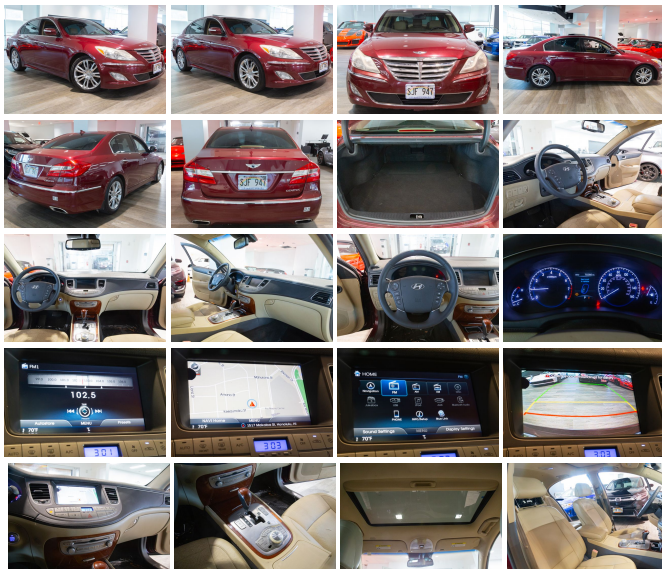

2013 Hyundai Genesis 3.8L

View this car on our website at autosourcehawaii.com/7308168/ebrochure

Our Price **\$12,995**

Retail Value **\$14,995**

Specifications:

Year:	2013
VIN:	KMHGC4DD0DU236524
Make:	Hyundai
Stock:	T000041
Model/Trim:	Genesis 3.8L
Condition:	Pre-Owned
Body:	Sedan
Exterior:	Cabernet Red Pearl
Engine:	3.8L V6 333hp 291ft. lbs.
Interior:	Cashmere Leather
Transmission:	8-Speed Shiftable Automatic
Mileage:	75,275
Drivetrain:	Rear Wheel Drive
Economy:	City 18 / Highway 28

Step into the realm of luxury and performance with this captivating 2013 Hyundai Genesis 3.8L, a sedan that effortlessly blends sophistication with power. With just 75,275 miles on the odometer, this striking red beauty promises a driving experience that is as exhilarating as it is reliable.

Step inside, and you're greeted by an interior that exudes luxury. The leather seats are not just a place to sit; they're a haven of comfort, perfect for both spirited drives and long, leisurely journeys. The cabin's ambiance is both welcoming and stylish, a testament to the Genesis's commitment to excellence.

turning every drive into a private concert. Plus, with SiriusXM satellite radio and MP3 playback capabilities, your favorite tunes and talk shows are always available.

Safety is paramount, and the Genesis doesn't disappoint. The Tire Pressure Monitoring System keeps a vigilant eye on your wheels, ensuring optimal performance and safety. The presence of front fog lights and daytime running lights enhances visibility, providing an extra layer of security.