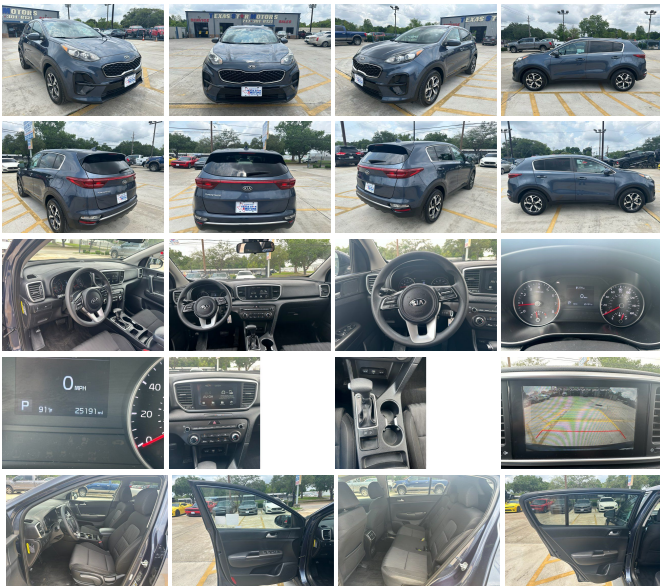

## Specifications:

<b>Year:</b>	2020
<b>VIN:</b>	KNDPM3AC6L7813254
<b>Make:</b>	Kia
<b>Stock:</b>	16109
<b>Model/Trim:</b>	Sportage LX
<b>Condition:</b>	Pre-Owned
<b>Body:</b>	SUV
<b>Exterior:</b>	GRAY
<b>Engine:</b>	2.4L I4 181hp 175ft. lbs.
<b>Interior:</b>	Gray Cloth
<b>Transmission:</b>	6-Speed Shiftable Automatic
<b>Mileage:</b>	25,191
<b>Drivetrain:</b>	Front Wheel Drive
<b>Economy:</b>	City 23 / Highway 30

**\*\*Discover the Pinnacle of Comfort and Reliability: The 2020 Kia Sportage LX\*\***

Step into the world of refined driving with the stunning 2020 Kia Sportage LX, a vehicle that seamlessly blends style, comfort, and performance to deliver an unparalleled driving experience. With a mere 25,191 miles on the odometer, this exquisite gray gem has barely scratched the surface of the adventures that await.

### **\*\*Exterior Sophistication\*\***

The Sportage LX's sleek gray exterior is a testament to its elegant design and sophisticated presence on the road. Its bold stance and dynamic lines not only capture attention but also promise a ride that's as smooth as it is stylish. The modern aesthetic is complemented by the practicality of its design, ensuring that you'll turn heads whether you're navigating city streets or exploring country roads.

### **\*\*Performance That Excites\*\***

Under the hood lies the heart of the Sportage LX - a robust 2.4L I4 engine that generates a spirited 181 horsepower and 175 ft. lbs. of

torque. Paired with a 6-speed shiftable automatic transmission, this vehicle delivers a smooth, responsive ride that's as exhilarating as it is efficient. Whether you're accelerating onto the highway or cruising through the countryside, the Sportage LX offers a driving experience that's both invigorating and reassuring.