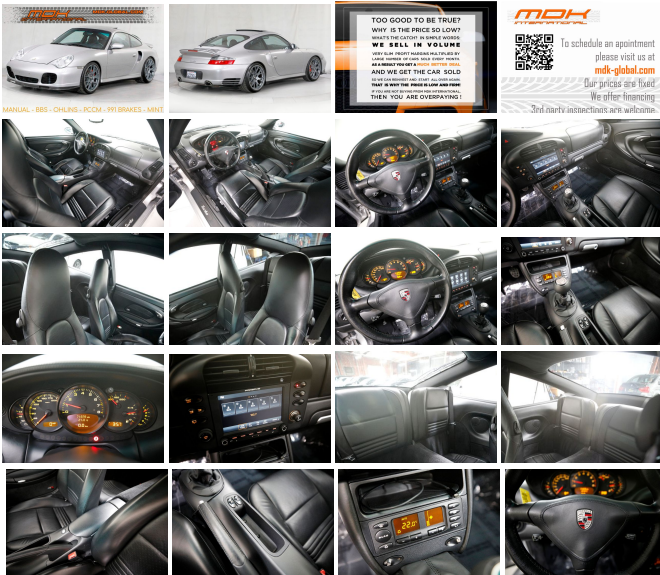

2002 Porsche 911 Turbo - Ohlins - PCCM - 991 Brakes

View this car on our website at mdk-global.com/7308065/ebrochure

MANUAL - BBS - OHLINS - PCCM - 991 BRAKES - MINT

Our Price **\$69,990**

Specifications:

Year:	2002
VIN:	WP0AB29922S685220
Make:	Porsche
Model/Trim:	911 Turbo - Ohlins - PCCM - 991 Brakes
Condition:	Pre-Owned
Body:	Coupe
Exterior:	[X1] Arctic Silver Metallic
Engine:	3L TT H6 double overhead cam (DOHC) 24V
Interior:	Black Leather
Transmission:	6-Speed Manual
Mileage:	71,876
Drivetrain:	All Wheel Drive
Economy:	City 14 / Highway 20

- * This is not your average 996tt - this one was done right, and it's a proper driver's 911 Turbo
- * MANUAL transmission - must have!
- * Arctic Silver over Black Leather
- * Original MSRP of \$115705
- * Heated seats
- * OHLINS Road and Truck coilovers
- * 991 Brakes
- * PCCM - Porsche Classic Radio w/ CarPlay and Bluetooth (OEM)
- * 19" BBS CH-R wheels wrapped in a new set of Continental Extreme Contact tires
- * Upgraded shifter bushings w/ 997 GT3 Shifter + upgraded knob and boot
- * Upgraded LED taillights, but they look completely OEM + we also have the stock factory lights
- * Converted LED headlights with proper reflectors! Lights look bone stock
- * Ashtray delete
- * RENNLINER pedals

Our Location :

2002 Porsche 911 Turbo - Ohlins - PCCM - 991 Brakes

MDK International - 310-990-0770 - View this car on our website at mdk-global.com/7308065/ebrochure

Installed Options

Interior

- Front air conditioning- Shift knob trim: leather- Steering wheel trim: leather
- Center console- Cruise control- Multi-function remote: keyless entry- Power steering
- Rearview mirror: auto-dimming- Clock- Trip odometer- Front seat type: sport bucket
- Rear seat type: bucket- Upholstery: leather