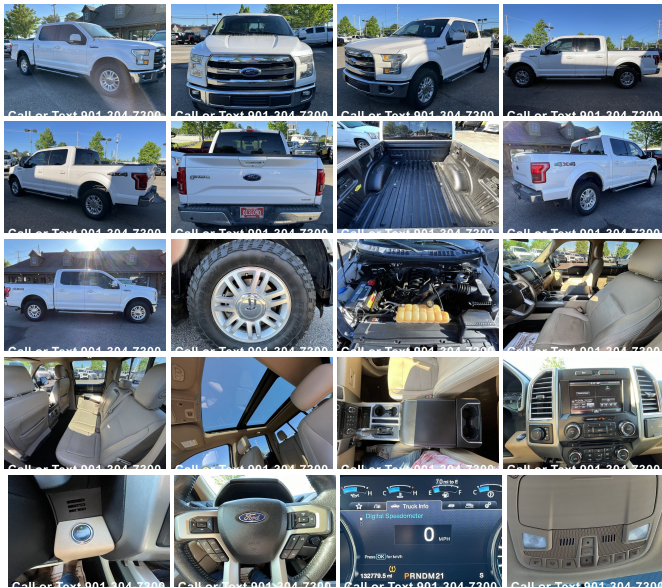

2015 Ford F-150 Lariat

View this car on our website at colliervilleautocenter.com/7308041/ebrochure

Our Price **\$26,997**

Specifications:

Year:	2015
VIN:	1FTEW1EFXFKD07566
Make:	Ford
Stock:	4517A
Model/Trim:	F-150 Lariat
Condition:	Pre-Owned
Body:	Pickup Truck
Exterior:	[YZ] Oxford White
Engine:	5.0L Flex Fuel V8 385hp 387ft. lbs.
Interior:	Tan
Transmission:	6-Speed Shiftable Automatic
Mileage:	132,568
Drivetrain:	4 Wheel Drive
Economy:	City 11 / Highway 16

Memphis Truck Center @ Collierville Auto Sales offers the best selections of used cars and trucks in the Mid South, Locate conveniently @ 651 W Poplar in Collierville TN. Come see the largest selection of used diesel trucks in the area.

Exterior

- Front bumper color: chrome- Mirror color: body-color- Pickup bed light: LED
- Tailgate: power locking- Daytime running lights- Exterior entry lights: puddle lamps
- Front fog lights- Side mirror adjustments: power- Side mirrors: driver side auto-dimming
- Spare wheel type: steel- Tire Pressure Monitoring System
- Wheels: aluminum alloy with painted accents- Laminated glass: acoustic windshield
- Pickup sliding rear window: power- Power windows- Rear privacy glass
- Solar-tinted glass: rear- Window defogger: rear