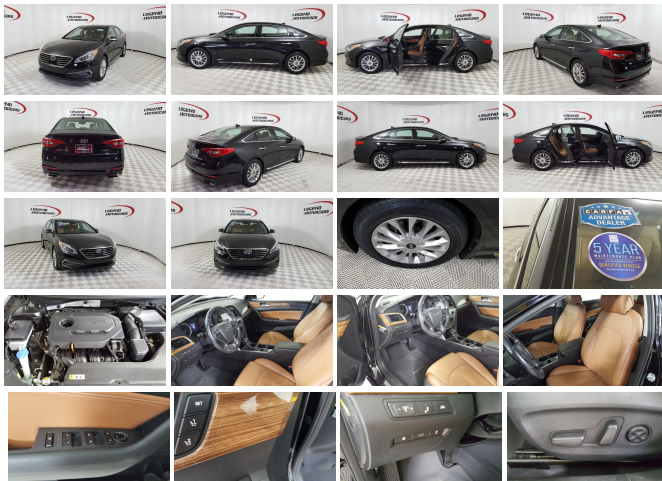

Come test drive this Clean, Sporty and Well Equipped 2015 Hyundai Sonata. This Hyundai is powered by a fuel efficient 2.4 liter dual overhead cam 16 valve GDI engine mated with a smooth shifting automatic transmission. It is equipped with power windows and locks, tilt/telescoping wheel w/audio controls, Smart cruise, power heated mirrors, front/side airbags, safety curtain, anti-lock brakes, traction control, message center, remote keyless entry, blind spot monitor, dual zone climate control, heated front/rear seats, cooled front seats, power front seats, Leather seating, lane departure warning, blind spot monitor, cross traffic alert, backup sensors, Bluetooth, Panoramic Roof, 8" touchscreen, Navigation, Infinity AM/FM CD with aux audio jack/USB and Alloy wheels.

#### Tech Package

Includes vehicle with standard equipment, panoramic, tilt and slide power sunroof, high-gloss window surround, HID Xenon headlights, navigation system, 8-in touchscreen display, SiriusXM Travel Link, Infinity premium audio system (400 watts), 9 speakers with 1 subwoofer, amplifier, HD Radio, radio data system, 4.2-inch color LCD multi-function display with electroluminescent gauges, LED interior lights, heated steering wheel, driver seat memory settings for two, exterior mirror memory setting, and ventilated driver and passenger seats.