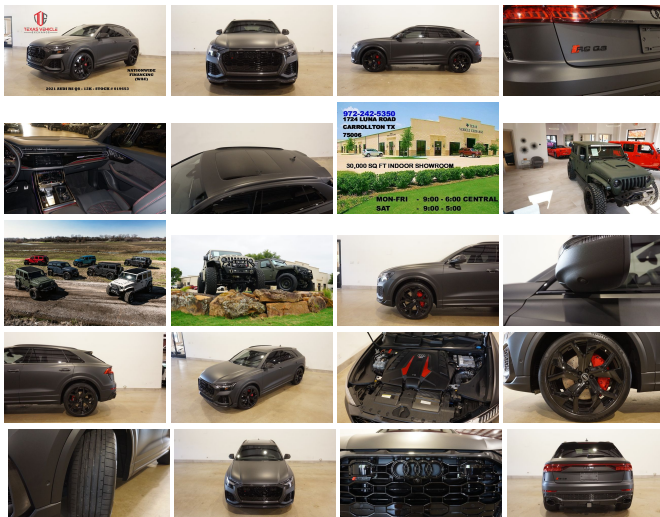

2021 Audi RS Q8 4.0T quattro MATTE,HUD,ROOF,360 CAM,HTD/COOL LTH

View this car on our website at tveauto.com/7307801/ebrochure

Our Price **\$99,900**

Specifications:

Year:	2021
VIN:	WU1ARBF17MD019653
Make:	Audi
Stock:	019653
Model/Trim:	RS Q8 4.0T quattro MATTE,HUD,ROOF,360 CAM,HTD/COOL LTH
Condition:	Pre-Owned
Body:	SUV
Exterior:	Black
Engine:	4.0L Twin Turbo V8 591hp 590ft. lbs.
Interior:	Black Leather
Transmission:	8-Speed Shiftable Automatic
Mileage:	12,841
Drivetrain:	All Wheel Drive
Economy:	City 13 / Highway 19

NATION WIDE FINANCING

SUBMIT CREDIT APP WWW.TVEAUTO.COM

OR CALL 972-242-5350

2021 AUDI RS Q8 QUATTRO, 4.0L TWIN TURBO V8 ENGINE, 8 SPEED AUTOMATIC TRANSMISSION, ONLY 12K, CUSTOM MATTE BLACK WRAP W/BLACK LEATHER INTERIOR, CARFAX REPORTS 1 OWNER NO ACCIDENTS, APPEARS TO BE A NON-SMOKER, CARBON PACKAGE (\$4,500.00), BLACK OPTIC PACKAGE (\$3,250.00), LUXURY PACKAGE (\$3,150.00), EXECUTIVE PACKAGE (\$2,000.00), DRIVER ASSISTANCE PACKAGE (\$1,750.00), TOWING PACKAGE

\$1,750

Executive Package

Includes dual pane acoustic glass, head-up display, heated rear seats, and power soft-closing doors.

\$2,000

Luxury Package

Includes extended leather package (center console, door armrest, sunblinds, and upper part of instrument panel), black Alcantara headliner, front seat massage function, and power rear side and manual rear window sunshades.