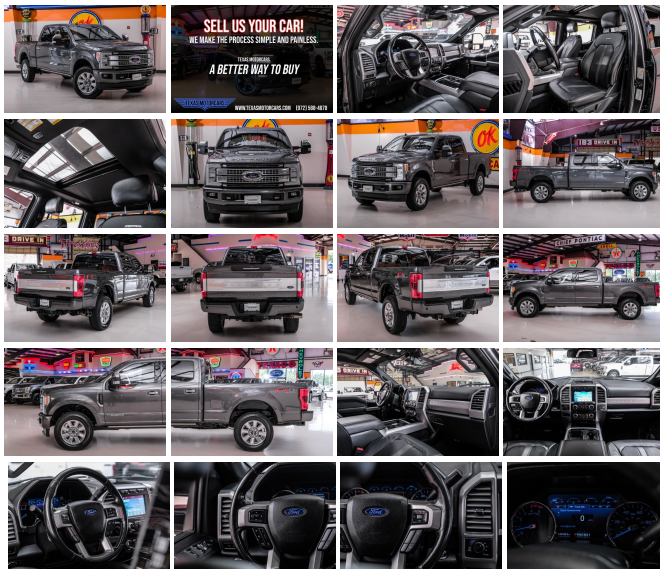

2019 Ford F-250 Super Duty Platinum 4x4 This stunning 2019 Ford F-250 Super Duty Platinum 4x4 exudes confidence and class. Finished in an elegant gray, this truck's commanding presence is matched only by its unparalleled performance, thanks to the Power Stroke 6.7L Biodiesel Turbo V8 engine. Thanks to its Platinum trim, the F-250 is more than just a massively powerful truck, it's also packed to the gills with goodies. The Tough Bed Spray-In Bedliner protects your bed from wear and tear, while the Twin Panel Panoramic Moonroof offers breathtaking views of the sky, day or night, enhancing every adventure. With the FX4 Off-Road Package, you're equipped with hill descent control and skid plates, ready to conquer uncharted territories with ease. All-terrain tires go even further toward making this truck fully a go anywhere do anything kind of vehicle. The Platinum Ultimate Package elevates your driving experience with advanced safety features like lane-keeping alert and adaptive cruise control. The ultimate trailer tow camera system, with a 360-degree view and CHMSL camera, takes the guesswork out of maneuvering, while collision warning with brake support stands guard for your safety. For the power users, the 5th Wheel/Gooseneck Hitch Prep Package, Dual Extra Heavy Duty Alternator, and Upfitter Switches provide unparalleled capability for all your towing and customization needs. The Rear CHMSL Camera adds an extra layer of convenience, ensuring that every load is secure and every reverse is made with confidence. The B&O PLAY Premium sound system, with a thunderous 1000 watts, envelops you in a concert-like audio experience. That cocoon of comfort is also thanks in large part to the swanky leather interior. Once you get in this truck, you won't want to get out. Don't miss the chance to own the road in style and comfort. This vehicle has been reduced at below wholesale prices. READY for work and play! Give us a call today! Can't make it in? We offer shipping