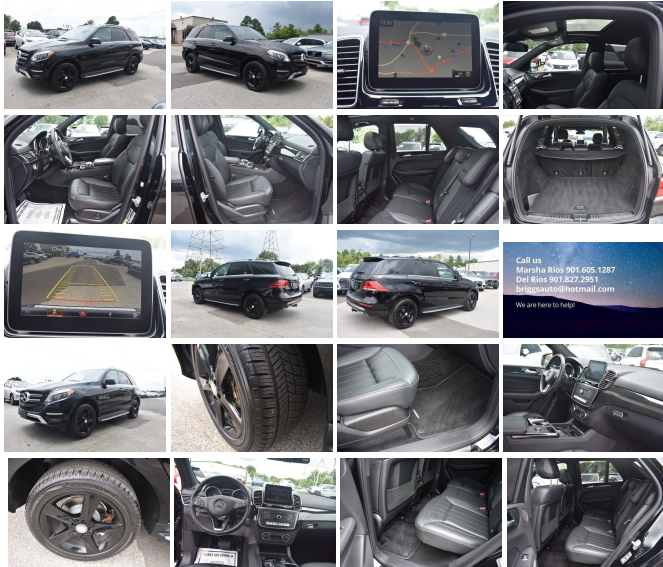

memphiscarsmart.com

Memphis
CarSmart

5085 COVINGTON WAY
Memphis, Tennessee
38128

2017 Mercedes-Benz GLE 350

Bo Briggs

View this car on our website at memphiscarsmart.com/7307730/ebrochure

Our Price **\$21,770**

Specifications:

Year: 2017
VIN: 4JGDA5JB8HA849970
Make: Mercedes-Benz
Model/Trim: GLE 350
Condition: Pre-Owned
Body: SUV
Exterior: [197] Obsidian Black Metallic
Engine: 3.5L V6 302hp 273ft. lbs.
Interior: Black Leather
Transmission: 7-Speed Shifttable Automatic
Mileage: 74,485
Drivetrain: Rear Wheel Drive
Economy: City 18 / Highway 23

**PLEASE CALL MARSHA
901.605.1287 OR DEL RIOS
901.827.2951.**

**2017 MERCEDES GLE, LEATHER
INTERIOR, POWER SUNROOF,
BLUE TOOTH TECH,
NAVIGATION, REAR BACK UP
CAMERA. THIS IS A LIKE NEW
TRADE IN EXCELLENT
CONDITION. SEE MORE
PICTURES AND A FREE CARFAX
AT OUR WEBSITE
MEMPHISCARSMART.COM.
REMEMBER JESUS LOVES YOU,
GO TO CHURCH.**