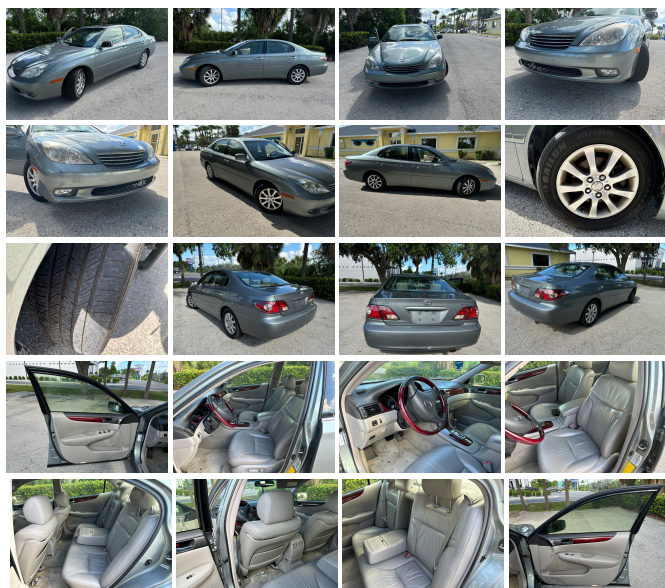

2003 Lexus ES 300 Base

View this car on our website at wheelerdealerfl.com/7307685/ebrochure

Our Price **\$7,900**

Specifications:

Year:	2003
VIN:	JTHBF30G330087420
Make:	Lexus
Model/Trim:	ES 300 Base
Condition:	Pre-Owned
Body:	Sedan
Exterior:	Mystic Sea Opalescent
Engine:	3.0L V6 210hp 220ft. lbs.
Interior:	- Cloth
Transmission:	5-Speed Automatic
Mileage:	62,091
Drivetrain:	Front Wheel Drive
Economy:	City 18 / Highway 27

2003 Lexus ES 300 Base

Wheeler Dealer Florida - 239-470-1346 - View this car on our website at wheelerdealerfl.com/7307685/ebrochure

Our Location :

2003 Lexus ES 300 Base

Wheeler Dealer Florida - 239-470-1346 - View this car on our website at wheelerdealerfl.com/7307685/ebrochure

Installed Options

Interior

- Front air conditioning- Front air conditioning zones: dual- Interior accents: wood-tone
- Shift knob trim: leather- Steering wheel trim: leather- Center console- Cruise control
- Multi-function remote: keyless entry- Power steering- Rearview mirror: auto-dimming
- Universal remote transmitter: garage door opener - Clock- Trip odometer
- Driver seat power adjustments- Front seat type: bucket
- Passenger seat power adjustments- Rear seat type: bench- Upholstery: cloth