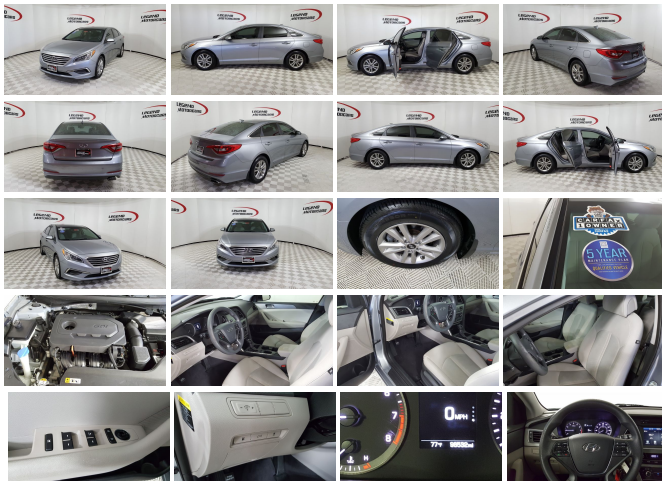

2016 Hyundai SONATA Base

View this car on our website at legendmotorcars.com/7307644/ebrochure

Website Price **\$11,450**

Specifications:

Year:	2016
VIN:	5NPE24AF7GH336784
Make:	Hyundai
Stock:	18486
Model/Trim:	SONATA Base
Condition:	Pre-Owned
Body:	Sedan
Exterior:	[Y8] Symphony Silver
Engine:	2.4L
Interior:	Gray Cloth
Mileage:	98,532
Drivetrain:	Front Wheel Drive
Economy:	City 25 / Highway 38

Come test drive this Clean, Sporty and One Owner 2016 Hyundai Sonata. This Hyundai is powered by a fuel efficient 2.4 liter dual overhead cam 16 valve GDI engine mated with a smooth shifting automatic transmission. It is equipped with power windows and locks, tilt/telescoping wheel w/audio controls, cruise, power heated mirrors, front/side airbags, safety curtain, anti-lock brakes, traction control, message center, remote keyless entry, backup camera, Bluetooth, AM/FM CD with aux audio jack/USB and Alloy wheels.

All of our vehicles undergo an extensive multi point inspection/reconditioning. We now offer a complimentary 5 year maintenance plan on all vehicles in stock. We specialize in Guaranteed approvals, affordable down payments and payment plans for most any budget. We also have a clean and clear title plus Free CarFax Buyback Guarantee. For more information please call 972-272-7500 or visit www.legendmotorcars.com. We Want to Earn Your Business!

Exterior

- Front bumper color: body-color- Mirror color: body-color- Rear spoiler: lip
- Side mirrors: heated- Spare wheel type: steel- Tire Pressure Monitoring System
- Wheels: aluminum alloy- Front wipers: speed sensitive- Power windows: safety reverse
- Solar-tinted glass- Window defogger: rear