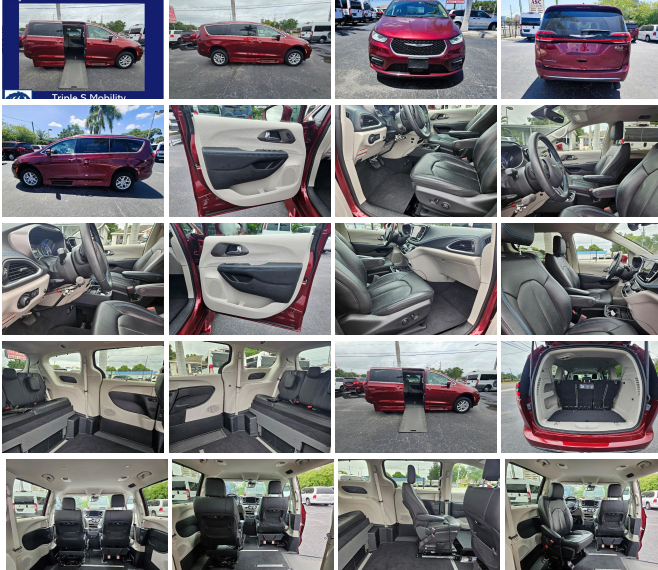

triplesmobility.com
727-492-1630
7498 Park Blvd North
Pinellas Park, Florida
33781

Triple S Mobility, Inc

2021 Chrysler Pacifica Touring L Wheelchair Van Handicap Ramp Van

Customer Service 727-492-1630

View this car on our website at triplesmobility.com/7307636/ebrochure

Buy Direct From The Manufacturer

Triple S Mobility
Simple, Safe & Strong Wheelchair Vans

Buy Direct From The Manufacturer

Our Price **\$0**

Specifications:

Year:	2021
VIN:	2C4RC1BG8MR557006
Make:	Chrysler PacificaTouring L
Stock:	557006
Model/Trim:	Wheelchair Van Handicap Ramp Van
Condition:	Pre-Owned
Body:	Minivan/Van
Exterior:	Red
Engine:	Pentastar 3.6L V6 287hp 262ft. lbs.
Interior:	Black Leather
Transmission:	9-Speed Shiftable Automatic
Mileage:	4,813
Drivetrain:	Front Wheel Drive
Economy:	City 19 / Highway 28

Accessibility Modifications Included: Rollx side entry wheelchair conversion, 10 in. lowered floor from rear couch to front firewall, power in-floor ramp 30 in. wide x 57 in. long with remote and inside switches, door height clearance 54 in., interior height 58 in., driver transfer seat, hand controls and Q-strait auto retracting wheelchair tiedowns.*