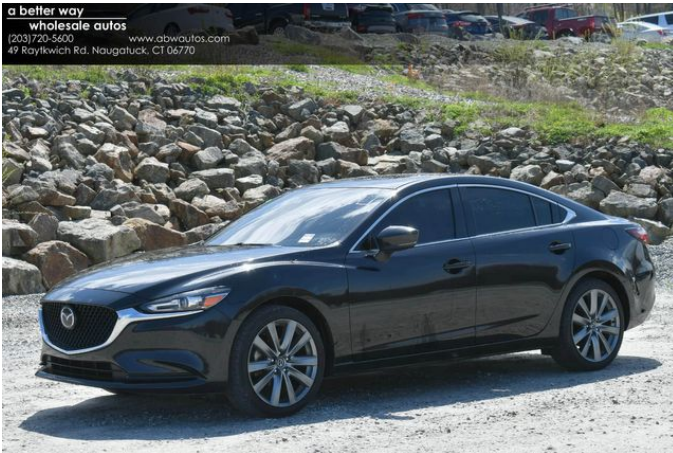

2021 Mazda Mazda6 Touring

View this car on our website at abwautos.com/7307555/ebrochure

Our Price **\$15,995**

Specifications:

Year:	2021
VIN:	JM1GL1VM5M1605543
Make:	Mazda
Stock:	605543A
Model/Trim:	Mazda6 Touring
Condition:	Pre-Owned
Body:	Sedan
Exterior:	White
Engine:	2.5L I4 187hp 186ft. lbs.
Interior:	Black Leather
Transmission:	Automatic
Mileage:	49,600
Drivetrain:	Front Wheel Drive
Economy:	City 26 / Highway 35

- Immaculate white exterior paired with a luxurious black leather interior
- Peppy 2.5L I4 engine delivering 187hp and 186ft. lbs. of torque
- State-of-the-art safety features including adaptive cruise control and automatic emergency braking
- Premium technology with Android Auto integration and Bluetooth connectivity
- Stylish aluminum alloy wheels and dual-zone automatic climate control for comfort and class

Dive into the realm of elegance and innovation with the 2021 Mazda Mazda6 Touring, a fusion of performance, luxury, and cutting-edge technology that's designed to elevate your driving experience to new heights. Cloaked in a pristine white exterior, this car is a rolling masterpiece that captures the essence of sophistication and style.

Beneath the hood lies a robust 2.5L I4 engine that generates a spirited 187 horsepower and 186 ft. lbs. of torque. Paired with a smooth automatic transmission, this Mazda6 Touring offers an exhilarating drive that's both responsive and efficient. Whether you're navigating city streets or cruising on the highway, this car delivers performance that's as engaging as it is reliable.