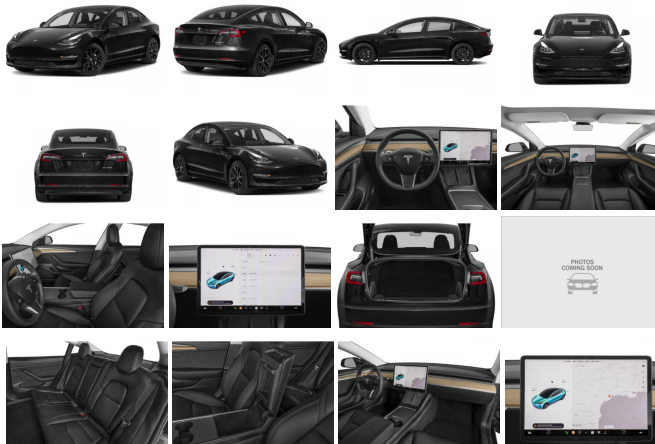

# 2022 Tesla Model 3 Long Range

View this car on our website at [autosourcehawaii.com/7307537/ebrochure](https://autosourcehawaii.com/7307537/ebrochure)

Our Price **\$39,995**

Retail Value **\$41,995**

Step into the future of luxury and performance with the pristine 2022 Tesla Model 3 Long Range, a visionary vehicle that masterfully combines elegance, efficiency, and exhilaration. Adorned in a classic white exterior that exudes sophistication, this Model 3 is more than just a car—it's a statement.

As you slide into the sumptuous other leatherette interior, you'll be enveloped in a cocoon of comfort and contemporary design. The cabin is a sanctuary of tranquility, where every journey feels like an escape from the ordinary. With its 1-Speed Direct-Drive Automatic transmission, this electric marvel delivers a seamless and whisper-quiet ride that must be experienced to be believed.