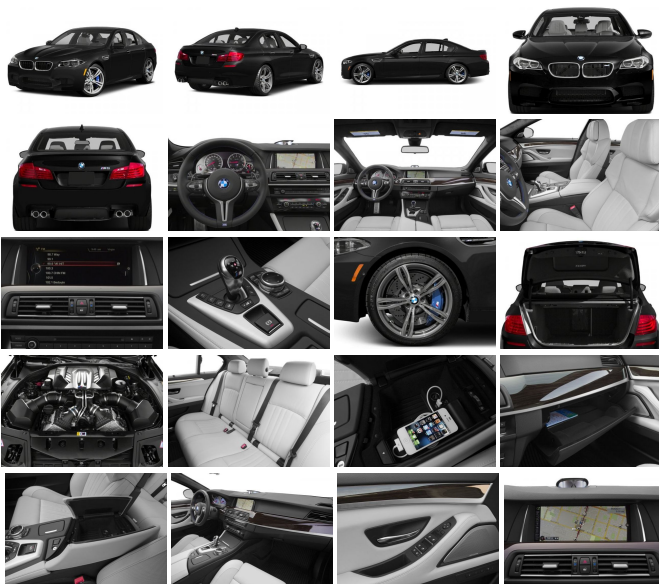

****Unleash the Power and Prestige of the 2015 BMW M5 – A Symphony of Performance and Luxury****

Step into the realm of automotive excellence with this stunning 2015 BMW M5, a true masterpiece that embodies the pinnacle of driving pleasure and sophistication. With a mere 48,480 miles on the odometer, this exquisite machine is poised to deliver an exhilarating driving experience that only a BMW can offer.

****Exterior Elegance****

Cloaked in a sleek gray exterior, this M5 exudes a presence that is both commanding and elegant. The color accentuates the vehicle's muscular lines and aerodynamic silhouette, ensuring that it makes a statement on every road it graces. Every inch of this vehicle has been meticulously crafted to stir the soul of the onlooker and ignite the passion of the driver.

****Performance Beyond Expectation****

At the heart of this automotive icon is a ferocious 4.4L Twin Turbo V8 engine, delivering a staggering 552 horsepower and 502 ft-lbs of torque. Paired with a precision-engineered 7-Speed Double Clutch transmission, this M5 offers lightning-fast shifts and a dynamic driving experience that will leave you breathless. Whether you're carving through winding roads or cruising on the highway, this powerhouse ensures an adrenaline-pumping ride every time.

****Interior Opulence****

Slip into the driver's seat and you'll find yourself enveloped in a luxurious black interior that speaks volumes of the M5's sporty yet refined character. The cabin is a sanctuary of comfort and technology, designed to cater to your every need. From the supportive seats that cradle you on spirited drives to the intuitive layout that puts control at your fingertips, every aspect of the interior is a testament to BMW's commitment to excellence.