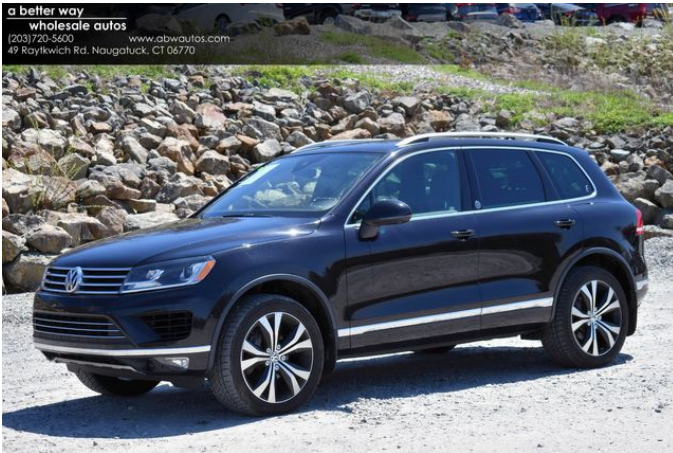

2017 Volkswagen Touareg V6 Wolfsburg

View this car on our website at abwautos.com/7307500/ebrochure

Our Price **\$19,495**

Specifications:

Year:	2017
VIN:	WVGRF7BP9HD001060
Make:	Volkswagen
Stock:	1060A
Model/Trim:	Touareg V6 Wolfsburg
Condition:	Pre-Owned
Body:	SUV
Exterior:	[2T2T] Deep Black Pearl
Engine:	3.6L V6 280hp 266ft. lbs.
Interior:	Gray/Black Leather
Transmission:	Automatic
Mileage:	63,700
Drivetrain:	All Wheel Drive
Economy:	City 17 / Highway 23

- Immaculate 2017 Volkswagen Touareg V6 Wolfsburg with just 63,700 miles on the odometer.
- Sleek black exterior paired with a luxurious black leather interior for a timeless look.
- Equipped with a powerful 3.6L V6 engine offering 280 horsepower for a thrilling drive.
- Packed with premium features including a panoramic sunroof, adaptive cruise control, and a touch screen navigation system.
- Advanced safety options such as automatic emergency braking, blind spot sensor alert, and lane deviation sensors for peace of mind.

Dive into the epitome of elegance and performance with the 2017 Volkswagen Touareg V6 Wolfsburg, a vehicle that stands as a testament to superior craftsmanship and engineering prowess. With a mere 63,700 miles on the clock, this stunning SUV promises a driving experience that's as close to new as you can get without the showroom price tag.

Beneath the hood lies the heart of the beast – a robust 3.6L V6 engine that churns out a mighty 280 horsepower and 266 ft. lbs. of torque.

Mated to a seamless automatic transmission, this powertrain delivers smooth, responsive performance that makes every drive exhilarating. Whether cruising down the highway or navigating city streets, the Touareg V6 Wolfsburg moves with a grace and agility that belies its size.