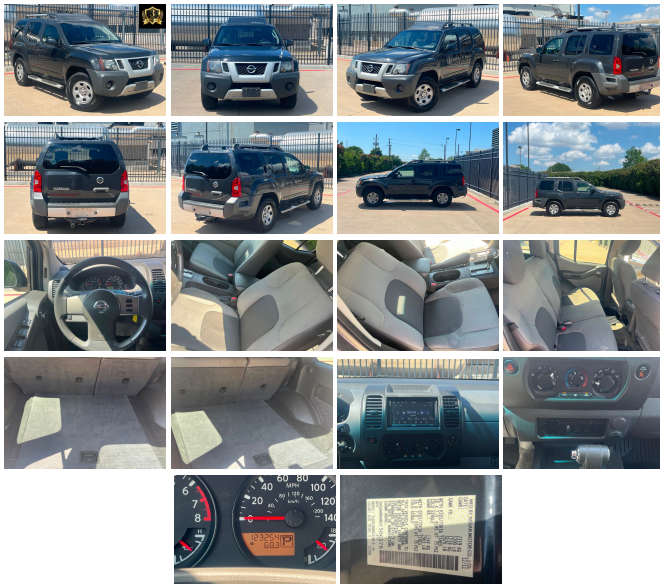

2012 Nissan Xterra X

Jack Peabody 9015983919

View this car on our website at schneckmotorcompany.com/7307429/ebrochure

Cash Price **\$10,000**

Specifications:

Year:	2012
VIN:	5N1AN0NU6CC506576
Make:	Nissan
Stock:	506576
Model/Trim:	Xterra X
Condition:	Pre-Owned
Body:	SUV
Exterior:	[K26] Night Armor
Engine:	4.0L V6 261hp 281ft. lbs.
Interior:	Gray Cloth
Transmission:	5-Speed Automatic
Mileage:	123,254
Drivetrain:	Rear Wheel Drive
Economy:	City 16 / Highway 22

This 2012 Xterra is in great condition with a great shifting transmission! Yes, it runs, rides, and drives great! These vehicles in great condition are so hard to find! Hurry out to Schneck Motor Company and get this nugget before it is gone!!!

Slide into the driver's seat and be welcomed by a spacious and well-maintained gray cloth interior that offers a perfect balance of comfort and utility. The seats provide supportive cushioning for long drives while the durable cloth upholstery stands up to the demands of your active lifestyle. The cabin is your personal command center, designed to keep you in control and your passengers at ease, no matter where your journey takes you.