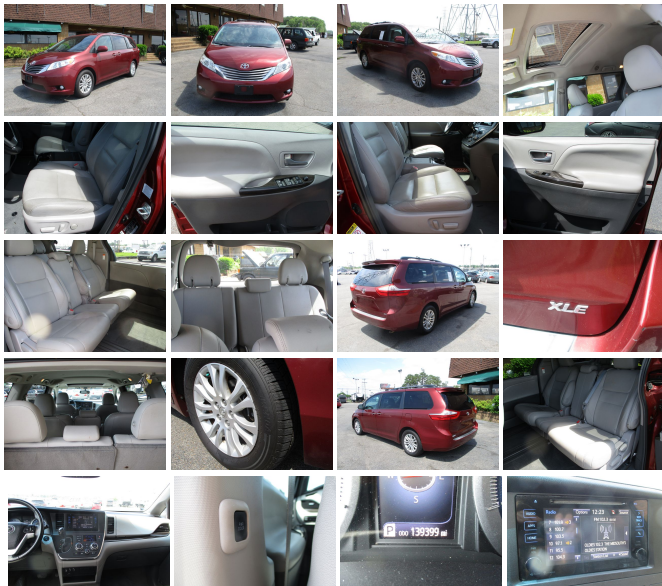

# 2015 Toyota Sienna XLE Premium 8-Passenger

View this car on our website at [peckdaniel.com/7307357/ebrochure](http://peckdaniel.com/7307357/ebrochure)

Our Price **\$15,900**

## Specifications:

<b>Year:</b>	2015
<b>VIN:</b>	5TDYK3DC3FS579588
<b>Make:</b>	Toyota
<b>Model/Trim:</b>	Sienna XLE Premium 8-Passenger
<b>Condition:</b>	Pre-Owned
<b>Body:</b>	Minivan/Van
<b>Exterior:</b>	[3Q3] Salsa Red Pearl
<b>Engine:</b>	3.5L V6 266hp 245ft. lbs.
<b>Interior:</b>	Gray
<b>Transmission:</b>	6-Speed Shifttable Automatic
<b>Mileage:</b>	139,399
<b>Drivetrain:</b>	Front Wheel Drive
<b>Economy:</b>	City 18 / Highway 25

### Interior

- Air filtration- Front air conditioning: automatic climate control
- Front air conditioning zones: dual- Rear air conditioning: automatic climate control
- Center console trim: wood- Interior accents: woodgrain- Steering wheel trim: leather
- Cargo area light- Conversation mirror- Cruise control- Power outlet(s): 115V rear
- Power steering- Push-button start- Rearview mirror: auto-dimming
- Steering wheel: tilt and telescopic- Sunshade: side window
- Universal remote transmitter: Homelink - garage door opener - Clock- Compass
- Digital odometer- External temperature display- Multi-function display- Trip odometer
- Driver seat: heated- Driver seat power adjustments: 8- Front seat type: captains chairs
- Passenger seat: heated- Rear seat folding: split- Rear seat type: 40-20-40 split bench
- Third row seat folding: fold flat into floor- Third row seat type: 40-60 split bench
- Upholstery: leather-trimmed