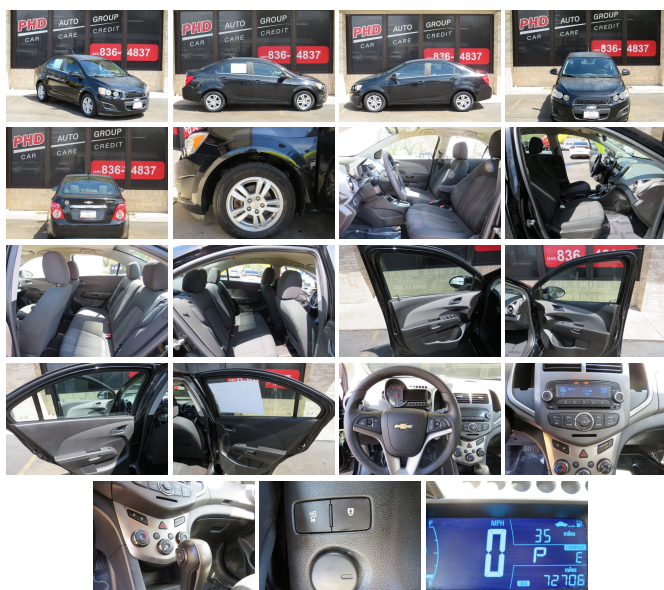

2012 Chevrolet Sonic LT

View this car on our website at phdautogroup.com/7306904/ebrochure

Our Price **\$7,997**

Specifications:

Year:	2012
VIN:	1G1JC5SH7C4116474
Make:	Chevrolet
Stock:	116474
Model/Trim:	Sonic LT
Condition:	Pre-Owned
Body:	Sedan
Exterior:	Black
Engine:	Ecotec 1.8L I4 135hp 125ft. lbs.
Interior:	Black
Transmission:	6-Speed Shiftable Automatic
Mileage:	72,705
Drivetrain:	Front Wheel Drive
Economy:	City 25 / Highway 35

Installed Options

Interior

- Air filtration- Front air conditioning- Floor mat material: carpet- Floor mats: front
- Cargo area light- Center console- Multi-function remote: keyless entry
- Power outlet(s): front- Power steering- Steering wheel: tilt and telescopic
- External temperature display- Trip odometer- Front seat type: bucket
- Rear seat folding: split- Rear seat type: 60-40 split bench - Upholstery: premium cloth

Exterior

- Front bumper color: body-color- Grille color: black with chrome accents
- Mirror color: body-color- Daytime running lights- Side mirrors: heated
- Spare wheel type: steel- Tire Pressure Monitoring System
- Wheels: painted aluminum alloy- Front wipers: variable intermittent
- Power windows: safety reverse- Solar-tinted glass- Window defogger: rear