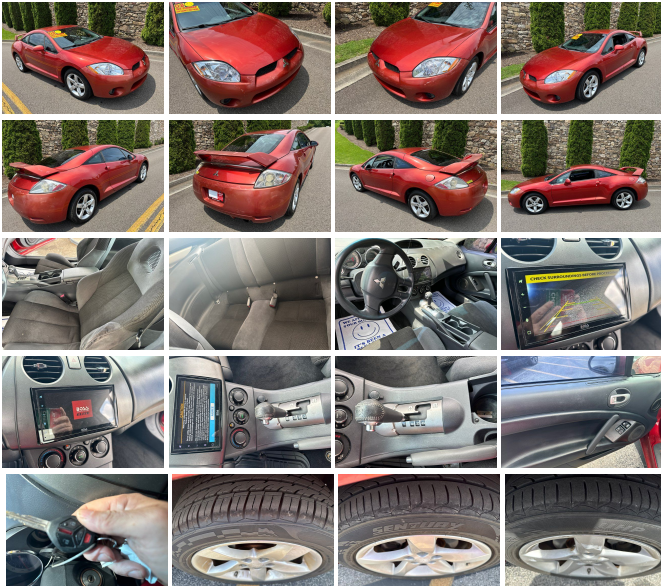

2008 Mitsubishi Eclipse GS

View this car on our website at carmartsouth.com/7306783/ebrochure

Our Price **\$4,995**

Specifications:

| | |
|----------------------|------------------------------|
| Year: | 2008 |
| VIN: | 4A3AK24F18E005017 |
| Make: | Mitsubishi |
| Model/Trim: | Eclipse GS |
| Condition: | Pre-Owned |
| Body: | Hatchback |
| Exterior: | - |
| Engine: | 2.4L I4 162hp 162ft. lbs. |
| Transmission: | 4-Speed Automatic Sportronic |
| Mileage: | 167,104 |
| Drivetrain: | Front Wheel Drive |
| Economy: | City 20 / Highway 28 |

2008 Mitsubishi Eclipse GS

Carmart - 865-577-2565 - View this car on our website at carmartsouth.com/7306783/ebrochure

Our Location :

2008 Mitsubishi Eclipse GS
Carmart - 865-577-2565 - View this car on our website at carmartsouth.com/7306783/ebrochure