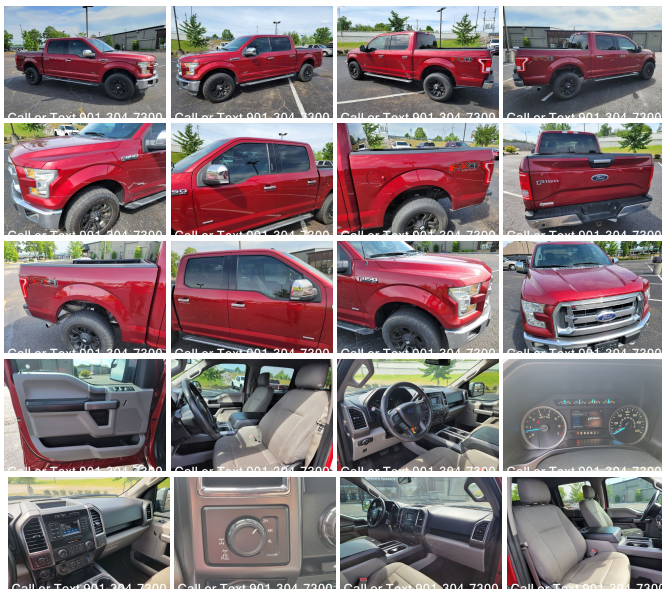

# 2016 Ford F-150 XLT

View this car on our website at [colliervilleautocenter.com/7306711/ebrochure](http://colliervilleautocenter.com/7306711/ebrochure)

Our Price **\$24,999**

## Specifications:

<b>Year:</b>	2016
<b>VIN:</b>	1FTEW1EG3GKD10240
<b>Make:</b>	Ford
<b>Stock:</b>	4588
<b>Model/Trim:</b>	F-150 XLT
<b>Condition:</b>	Pre-Owned
<b>Body:</b>	Pickup Truck
<b>Exterior:</b>	[RR/J7] Ruby Red Metallic Tinted Clearcoat/Magnetic Metallic
<b>Engine:</b>	EcoBoost 3.5L Twin Turbo V6 365hp 420ft. lbs.
<b>Interior:</b>	Gray
<b>Transmission:</b>	6-Speed Shifttable Automatic
<b>Mileage:</b>	123,683
<b>Drivetrain:</b>	4 Wheel Drive
<b>Economy:</b>	City 16 / Highway 22