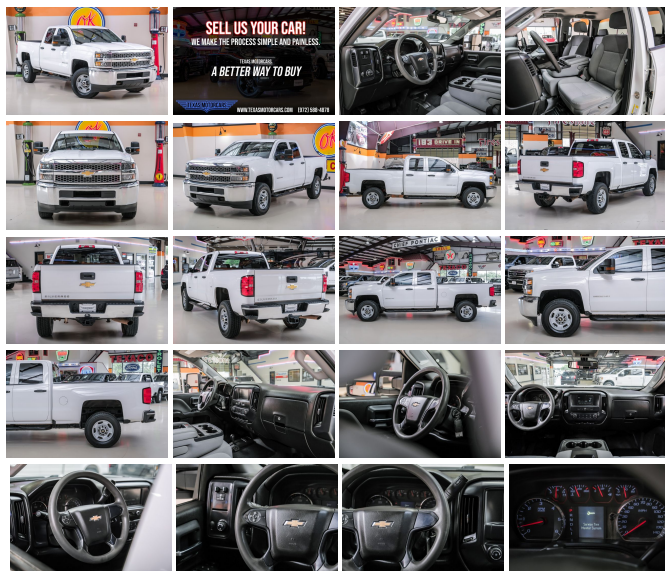

2019 Chevrolet Silverado 2500HD Work Truck 4x4

View this car on our website at texasmotorcars.com/7306678/ebrochure

Our Price **\$26,988**

Specifications:

Year:	2019
VIN:	2GC2KREG8K1117491
Make:	Chevrolet
Stock:	117491
Model/Trim:	Silverado 2500HD Work Truck 4x4
Condition:	Pre-Owned
Body:	Pickup Truck
Exterior:	[GAZ] Summit White
Engine:	Vortec 6.0L Flex Fuel V8 360hp 380ft. lbs.
Interior:	Dark Ash w/Jet Black Interior Accents Vinyl
Transmission:	6-Speed Shiftable Automatic
Mileage:	135,434
Drivetrain:	4 Wheel Drive

2019 Chevrolet Silverado 2500HD Work Truck 4x4

The 2019 Chevrolet Silverado 2500HD Work Truck 4x4 is the ultimate companion. Your truck should be a confidence boost every time you get behind the wheel, and that's certainly the case here. Equipped with a powerful Vortec 6.0L Flex Fuel V8 engine, the Silverado can tackle just about any challenge, towing or not. Aside from its capability, the Silverado's refined design and sleek interior make it a joy to look at and even more fun to drive.

For those who demand durability, the 17-inch machined aluminum wheels are complemented by a full-size steel spare, ensuring you're ready for any situation. The black round tubular assist steps not only enhance the truck's rugged looks but also provide easy access to the cabin, a subtle yet significant touch of practicality.

Discover the perfect blend of power, performance, and practicality with the 2019 Chevrolet Silverado 2500HD Work Truck 4x4. Don't miss the opportunity to own a vehicle that works as hard as you do. Visit us today and experience the unparalleled strength and reliability of the Silverado 2500HD.