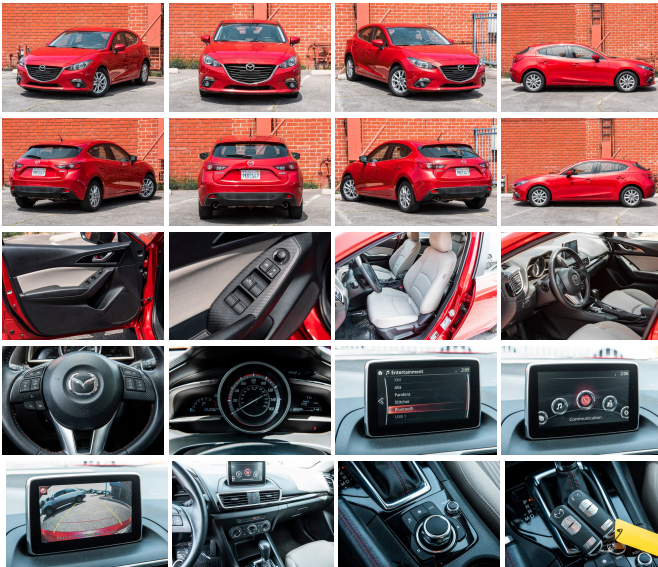

***Please note, TMU (true miles unknown) title has been issued in 2023 when the vehicle was registered to the new owner due to, what appears to be, a clerical error. No actual mileage discrepancies appear on Carfax, Autocheck, or NMVTIS reports

***2015 Mazda Mazda3i Touring Hatchback

***Beautiful color combination: Red exterior (Soul Red Metallic) on Sand interior

***Blue tooth, XM option, back-up camera

***Two smartkeys included

TRADE-INS ARE WELCOMENATIONWIDE SHIPPING AT WHOLESALE RATES***FINANCING AVAILABLE***OUR PRICES ARE NO-HAGGLE