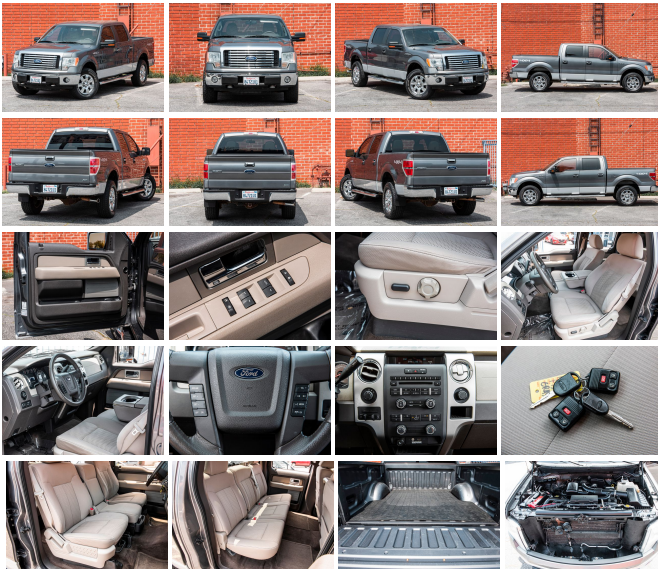

2010 Ford F-150 XLT

View this car on our website at stellarautoinc.com/7306605/ebrochure

Our Price **\$12,500**

Specifications:

Year:	2010
VIN:	1FTFW1EV1AFB85113
Make:	Ford
Stock:	T10F150XLT
Model/Trim:	F-150 XLT
Condition:	Pre-Owned
Body:	Pickup Truck
Exterior:	[UJ/UX] Sterling Grey Metallic/Ingot Silver
Engine:	Triton 5.4L Flex Fuel V8 320hp 390ft. lbs.
Interior:	Stone Grey
Transmission:	6-Speed Automatic
Mileage:	150,512
Drivetrain:	4 Wheel Drive
Economy:	City 10 / Highway 13

PLEASE NOTE: BY APPOINTMENT ONLY!

CLEAN TITLETWO PREVIOUS OWNERS

2010 Ford F-150 XLT 4WD Crew Cab (SuperCrew)5.4L V8 with Flex Fuel option

***Running boards, satellite radio option, blue tooth, trailer brake controller

Exterior

- Front bumper color: chrome- Pickup bed light- Exterior entry lights: approach lamps
- Side mirror adjustments: power- Spare tire size: full-size matching
- Spare wheel type: steel- Tire Pressure Monitoring System
- Wheels: aluminum alloy with painted accents- Power windows- Rear privacy glass

Option Packages

Factory Installed Packages

Sirius Satellite Radio	\$195
Includes 6 month SIRIUS subscription and roof mounted antenna (Available in US mainland (48 states) only).	
5 In. Chrome Tubular Running Boards	\$595
SYNC	\$395
Includes fully integrated, voice activated, customizable communications and entertainment system for Bluetooth-compatible cellphones and digital media players. Includes connections for MP3 players, memory sticks and PDAs.	
XLT Chrome Package	\$1,545
Includes chrome billet-style grille, chrome front tow hooks, 18 in. chrome clad aluminum wheels, P275/65R18 OWL all-terrain tires, chrome door handles with black bezels, 5 in. chrome tubular running boards, chrome exhaust tip, and color-coordinated leather-wrapped steering wheel.	
Trailer Brake Controller	\$230
Option Packages Total	\$2,960