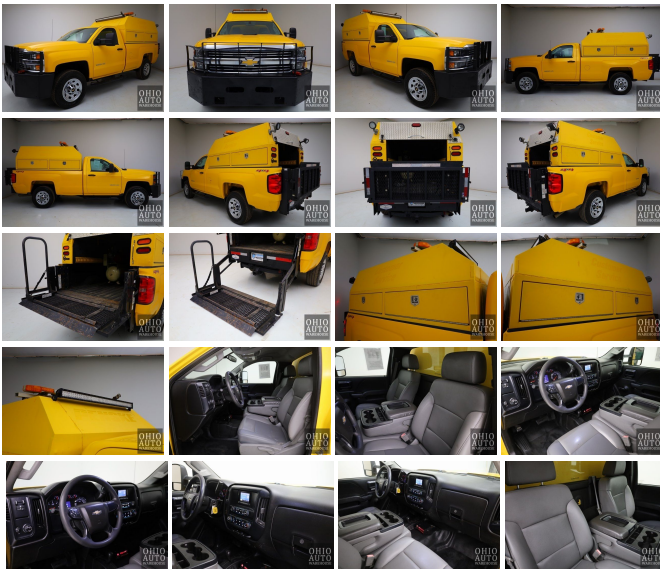

## 2015 Chevrolet Silverado 3500HD Work Truck 4x4 V8 Liftgate Utility Cap 1-Owner ...

View this car on our website at [ohioautowarehouse.com/7306602/ebrochure](http://ohioautowarehouse.com/7306602/ebrochure)

### Specifications:

<b>Year:</b>	2015
<b>VIN:</b>	1GC3KYCG3FZ548299
<b>Make:</b>	Chevrolet
<b>Stock:</b>	7329K
<b>Model/Trim:</b>	Silverado 3500HD Work Truck 4x4 V8 Liftgate Utility Cap 1-Owner ...
<b>Condition:</b>	Pre-Owned
<b>Body:</b>	Pickup Truck
<b>Exterior:</b>	Yellow
<b>Engine:</b>	Vortec 6.0L Flex Fuel V8 360hp 380ft. lbs.
<b>Interior:</b>	Vinyl
<b>Transmission:</b>	6-Speed Shiftable Automatic
<b>Mileage:</b>	122,898
<b>Drivetrain:</b>	4 Wheel Drive

**\*\*Unleash the Power of Reliability and Strength with the 2015 Chevrolet Silverado 3500HD Work Truck!\*\***

Ladies and gentlemen, tradespeople, and adventurers, get ready to meet the robust workhorse that's been the talk of the industry – the 2015 Chevrolet Silverado 3500HD Work Truck 4x4 with a V8 Liftgate Utility Cap. This one-owner marvel isn't just a vehicle; it's a testament to unwavering durability and exceptional performance.

**\*\*Bathed in a Striking Yellow Exterior\*\***

With a vibrant yellow exterior that commands attention wherever it goes, this Silverado 3500HD is a beacon of power and presence on the roads and at the worksite. The bold color is not just a statement but also a practical choice, making the truck easily visible for safety and