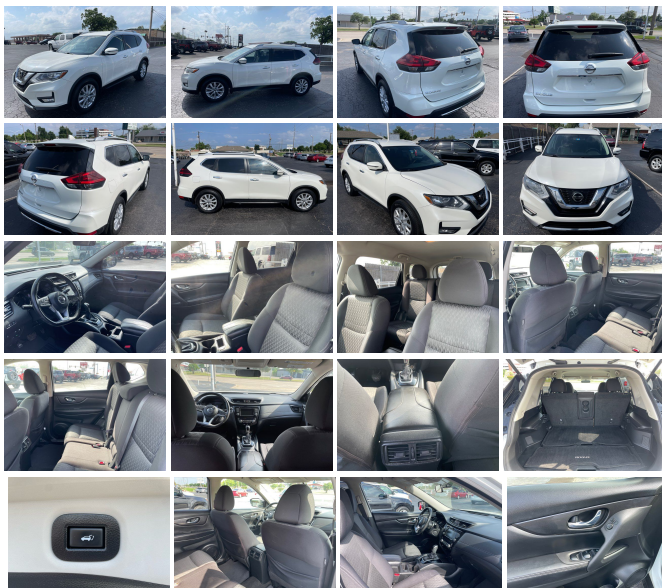

2018 Nissan Rogue SV

View this car on our website at roadwayautosalesinc.com/7306582/ebrochure

Our Price **\$14,988**

Specifications:

| | |
|----------------------|---------------------------|
| Year: | 2018 |
| VIN: | JN8AT2MT2JW459156 |
| Make: | Nissan |
| Model/Trim: | Rogue SV |
| Condition: | New |
| Body: | Wagon |
| Exterior: | - |
| Engine: | 2.5L I4 170hp 175ft. lbs. |
| Interior: | - |
| Transmission: | CVT |
| Mileage: | 94,291 |
| Drivetrain: | Front Wheel Drive |
| Economy: | City 26 / Highway 33 |

Step into the realm of comfort, safety, and innovation with the 2018 Nissan Rogue SV, a shining example of automotive excellence that blends power, efficiency, and state-of-the-art technology to deliver an unrivaled driving experience.

At the heart of this majestic vehicle lies a robust 2.5L I4 engine, boasting an impressive 170 horsepower and 175 ft. lbs. of torque, providing you with the perfect balance of strength and agility. Coupled with a seamless Continuously Variable Transmission (CVT), the Rogue SV offers a smooth and responsive ride that adapts to your driving style, ensuring a journey that's as exhilarating as it is efficient.

The Rogue SV doesn't just shine in functionality; it dazzles with its design as well. LED daytime running lights and LED taillights not only

enhance visibility but also add a touch of sophistication to the vehicle's sleek exterior. Inside, the spacious cabin welcomes you with a 7-inch infotainment screen that serves as your command center for all your entertainment and vehicle settings.