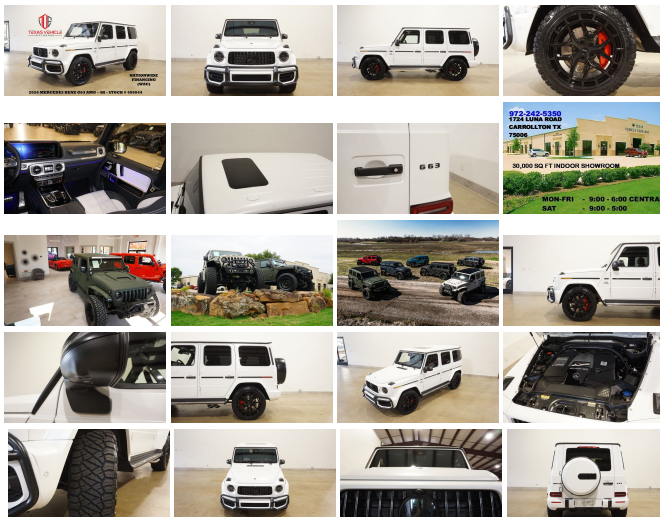

2024 Mercedes-Benz AMG G 63 MATTE,ROOF,360 CAM,HTD/COOL LTH,22'S,4K

View this car on our website at tveauto.com/7306542/ebrochure

Our Price **\$240,900**

Specifications:

Year:	2024
VIN:	W1NYC7HJ6RX499044
Make:	Mercedes-Benz
Stock:	499044
Model/Trim:	AMG G 63 MATTE,ROOF,360 CAM,HTD/COOL LTH,22'S,4K
Condition:	Pre-Owned
Body:	SUV
Exterior:	[885] MANUFAKTUR Moonlight White Metallic
Engine:	AMG 4.0L Twin Turbo V8 577hp 627ft. lbs.
Interior:	Platinum White/Black Leather
Transmission:	9-Speed Shiftable Automatic
Mileage:	4,808
Drivetrain:	All Wheel Drive

2024 Mercedes-Benz AMG G 63 MATTE,ROOF,360 CAM,HTD/COOL LTH,22'S,4K

Texas Vehicle Exchange - 972-242-5350 - View this car on our website at veauto.com/7306542/ebrochure

Vehicle History Report : as Of 05/16/2024

MANUFAKTUR Interior Package Plus	\$8,250
Includes MANUFAKTUR Nappa leather with diamond stitching, MANUFAKTUR Exclusive Plus interior appointments, and active multicontour ventilated front seats with massage and rapid heating feature.	