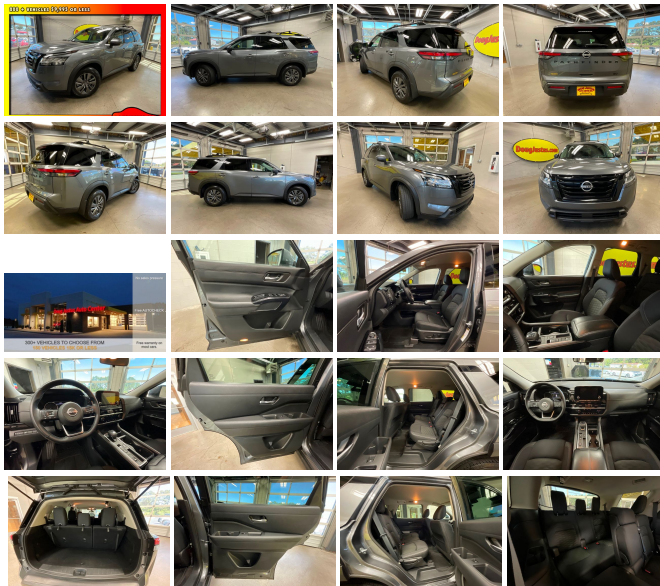

2022 Nissan Pathfinder SV

View this car on our website at dougjustus.com/7306502/ebrochure

Our Price **\$25,900**

Specifications:

Year:	2022
VIN:	5N1DR3BA0NC227320
Make:	Nissan
Stock:	N27320
Model/Trim:	Pathfinder SV
Condition:	Pre-Owned
Body:	SUV
Exterior:	GRAY
Engine:	3.5L V6 284hp 259ft. lbs.
Interior:	Black Cloth
Transmission:	9-Speed Shifttable Automatic
Mileage:	97,042
Drivetrain:	Front Wheel Drive
Economy:	City 21 / Highway 26

Free 30-Days or 1000 miles limited Powertrain Warranty. Visit our website for more details.

ONE OWNER

2022 Nissan Pathfinder SV gets up to 26 mpg highway. This automatic, front wheel drive, mid-size SUV comes equipped with a 3.5L, V6 engine, power windows, power locks, automated cruise control, blind spot monitor, bluetooth, cloth seats, fold away third row seating and more.